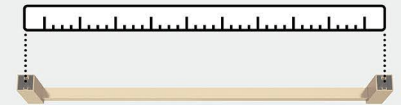

- Master closets
- Entryways
- Laundry rooms

Towel Ring

A BH36083CZ
18in (457mm) CTC

B BH36084CZ
24in (610mm) CTC

C BH36081CZ
Single Post

D BH36082CZ
6-1/2in (165mm) Length

E BH36080CZ
Single

Coordinating Cabinet Hardware Pairing

F BP36905CZ
1-3/16in (30mm) Length

G BP36570CZ
3-3/4in (96mm) CTC

H BP36571CZ
5-1/16in (128mm) CTC

Center-to-Center (CTC)

Distance between posts
or screw holes.

Coordinating Cabinet Hardware: Just a Sampling