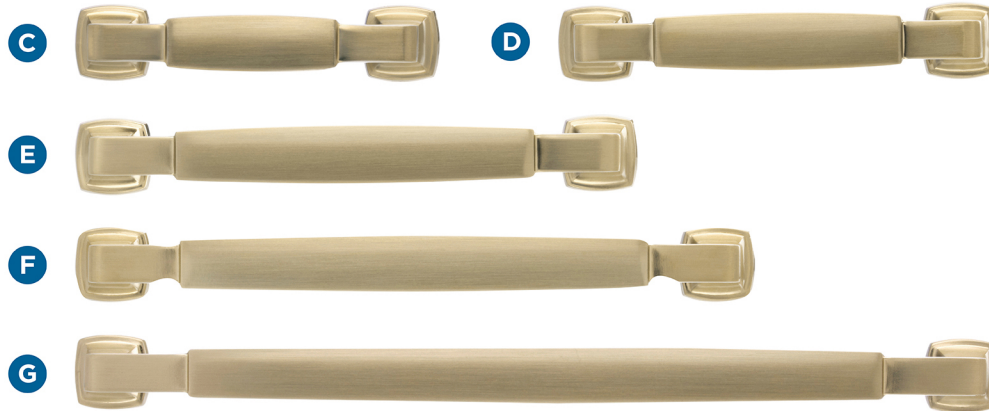

# Stature

**FINISH SHOWN:** Golden Champagne

*Products sold separately.*

## Knob

## Cup Pull

## Pulls

*Actual finishes may vary slightly due to differences in computer display settings.*

- A** BP11287BBZ  
1-1/4in (32mm) Length
- B** BP22439BBZ  
5-1/16in (128mm) CTC
- C** BP36891BBZ  
3in (76mm) CTC
- D** BP36887BBZ  
3-3/4in (96mm) CTC
- E** BP36888BBZ  
5-1/16in (128mm) CTC
- F** BP36889BBZ  
6-5/16in (160mm) CTC
- G** BP36890BBZ  
8-13/16in (224mm) CTC