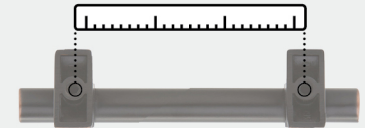

Amerock

Davenport

FINISH SHOWN: Oil-Rubbed Bronze

Products sold separately.

Knobs

Pulls

Actual finishes may vary slightly due to differences in computer display settings.

- A** BP36601ORB
1-1/4in (32mm) Length
- B** BP36602ORB
1-1/2in (38mm) Length
- C** BP36600ORB
3in (76mm) CTC
- D** BP36605ORB
3-3/4in (96mm) CTC
- E** BP36606ORB
5-1/16in (128mm) CTC
- F** BP36607ORB
6-5/16in (160mm) CTC

Center-to-Center (CTC)

Distance between screw holes

Stay-Put Placement

Small spikes on the base help ensure knobs will not rotate from the **desired orientation**.

Coordinating Bath Accessories: Just a Sampling

Towel Bars:
18in & 24in CTC

Towel Ring (not shown)

Tissue Roll Holder

Robe Hook

Double Duty:
**Think Beyond
the Bath**

- Master closets
- Entryways
- Laundry rooms