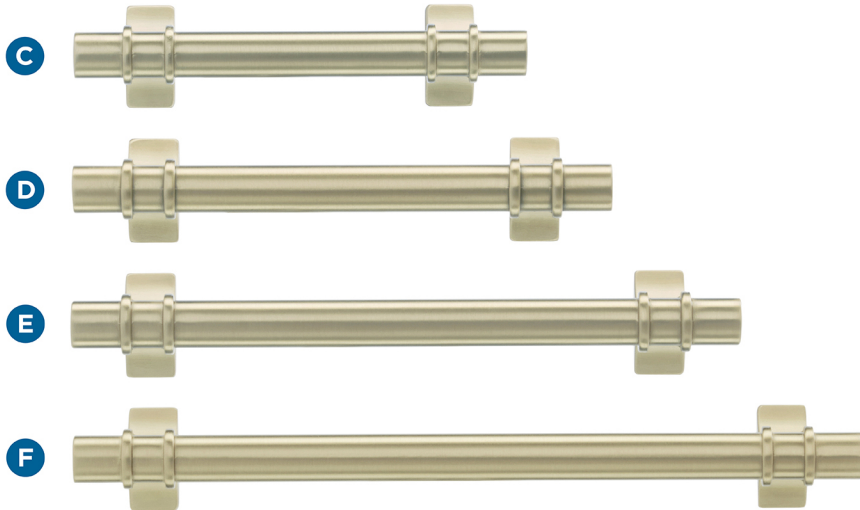

Amerock

Davenport

FINISH SHOWN: Golden Champagne

Products sold separately.

Knobs

- A** BP36601BBZ
1-1/4in (32mm) Length
- B** BP36602BBZ
1-1/2in (38mm) Length
- C** BP36600BBZ
3in (76mm) CTC
- D** BP36605BBZ
3-3/4in (96mm) CTC
- E** BP36606BBZ
5-1/16in (128mm) CTC
- F** BP36607BBZ
6-5/16in (160mm) CTC

Pulls

Center-to-Center (CTC)

Distance between screw holes

Stay-Put Placement

Small spikes on the base help ensure knobs will not rotate from the **desired orientation**.

Actual finishes may vary slightly due to differences in computer display settings.

Coordinating Bath Accessories: Just a Sampling

Towel Bars:
18in & 24in CTC

Towel Ring (not shown)

Tissue Roll Holder

Robe Hook

Double Duty:
**Think Beyond
the Bath**

- Master closets
- Entryways
- Laundry rooms