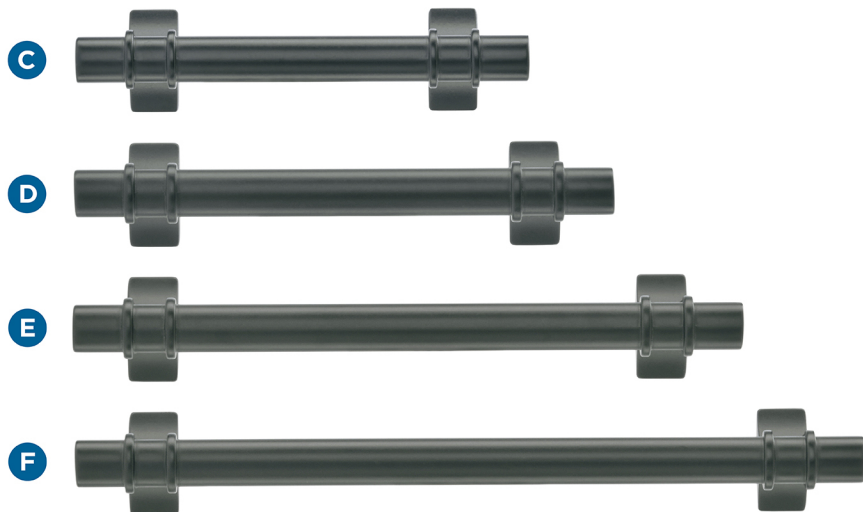

Davenport

FINISH SHOWN: Matte Black

Products sold separately.

Knobs

Pulls

Actual finishes may vary slightly due to differences in computer display settings.

- A** BP36601MB
1-1/4in (32mm) Length
- B** BP36602MB
1-1/2in (38mm) Length
- C** BP36600FB
3in (76mm) CTC
- D** BP36605MB
3-3/4in (96mm) CTC
- E** BP36606MB
5-1/16in (128mm) CTC
- F** BP36607MB
6-5/16in (160mm) CTC

Center-to-Center (CTC)
Distance between screw holes

Stay-Put Placement

Small spikes on the base help ensure knobs will not rotate from the **desired orientation**.

Coordinating Bath Accessories: Just a Sampling