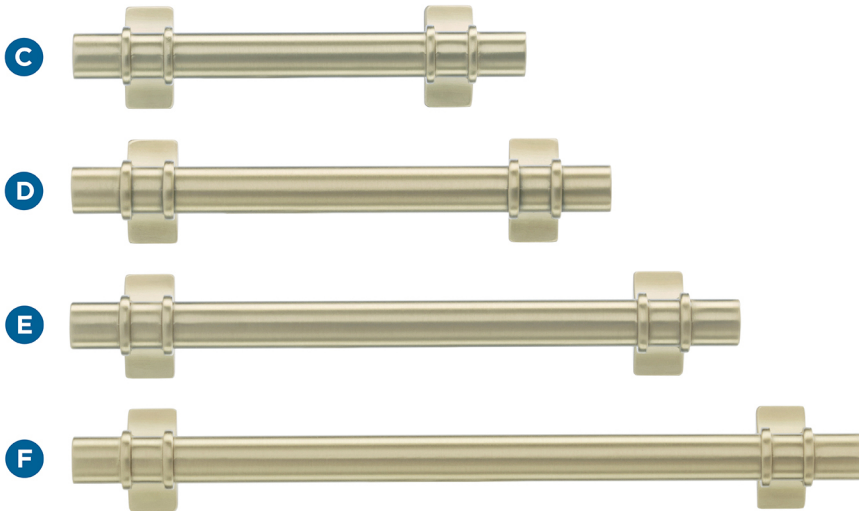

Amerock

Davenport

FINISH SHOWN: Golden Champagne

Products sold separately.

Knobs

Pulls

Actual finishes may vary slightly due to differences in computer display settings.

- A** BP36601BBZ
1-1/4in (32mm) Length
- B** BP36602BBZ
1-1/2in (38mm) Length
- C** BP36600BBZ
3in (76mm) CTC
- D** BP36605BBZ
3-3/4in (96mm) CTC
- E** BP36606BBZ
5-1/16in (128mm) CTC
- F** BP36607BBZ
6-5/16in (160mm) CTC

Center-to-Center (CTC)
Distance between screw holes

Stay-Put Placement

Small spikes on the base help ensure knobs will not rotate from the **desired orientation**.

Coordinating Bath Accessories: Just a Sampling

Towel Bars:
18in & 24in CTC

Towel Ring (not shown)

Tissue Roll Holder

Robe Hook

Double Duty:
**Think Beyond
the Bath**

- Master closets
- Entryways
- Laundry rooms