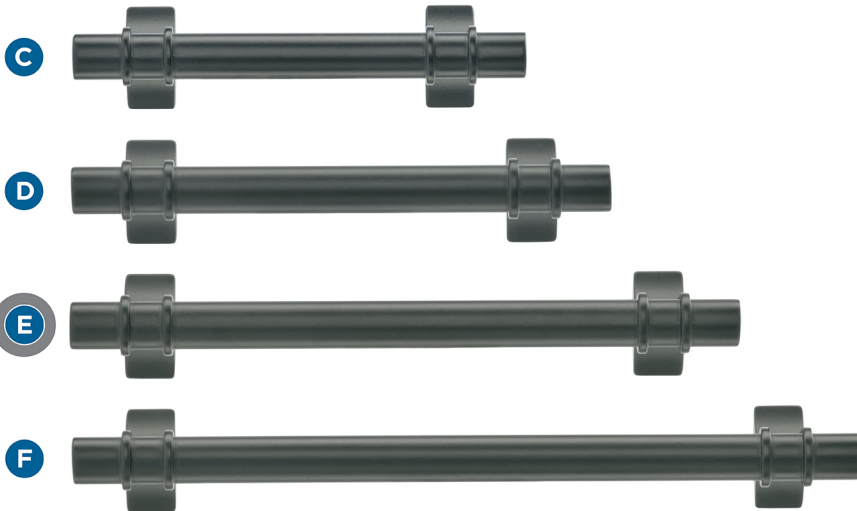

Amerock

Davenport

FINISH SHOWN: Matte Black

Products sold separately.

Knobs

A

B

Pulls

C

D

E

F

- A** BP36601MB
1-1/4in (32mm) Length
- B** BP36602MB
1-1/2in (38mm) Length
- C** BP36600FB
3in (76mm) CTC
- D** BP36605MB
3-3/4in (96mm) CTC
- E** BP36606MB
5-1/16in (128mm) CTC
- F** BP36607MB
6-5/16in (160mm) CTC

Center-to-Center (CTC)

Distance between screw holes

Stay-Put Placement

Small spikes on the base help ensure knobs will not rotate from the **desired orientation**.

Actual finishes may vary slightly due to differences in computer display settings.

Coordinating Bath Accessories: Just a Sampling

Towel Bars:
18in & 24in CTC

Towel Ring (not shown)

Tissue Roll Holder

Robe Hook

Double Duty:
**Think Beyond
the Bath**

- Master closets
- Entryways
- Laundry rooms