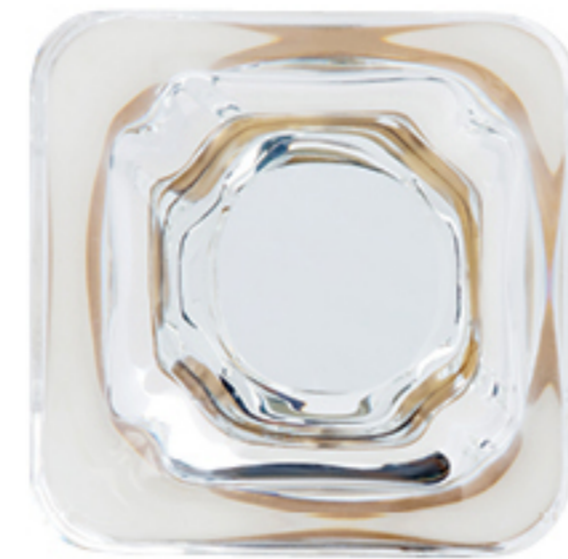

Glacio

FINISH SHOWN: Clear (body) & Champagne Bronze (posts)

Products sold separately.

Knobs

A

B

C

Pulls

D

E

F

G

- A** BP36651CCZ
1-3/4in (44mm) Length
- B** BP36652CCZ
1-3/4in (44mm) Diameter
- C** BP36653CCZ
1-3/8in (35mm) Length
- D** BP36659CCZ
3in (76mm) CTC
- E** BP36654CCZ
3-3/4in (96mm) CTC
- F** BP36655CCZ
5-1/16in (128mm) CTC
- G** BP36656CCZ
6-5/16in (160mm) CTC

Center-to-Center (CTC)
Distance between screw holes

Actual finishes may vary slightly due to differences in computer display settings.

Coordinating Bath Accessories: Just a Sampling

Towel Bars:
8in, 18in & 24in CTC
Towel Ring (not shown)