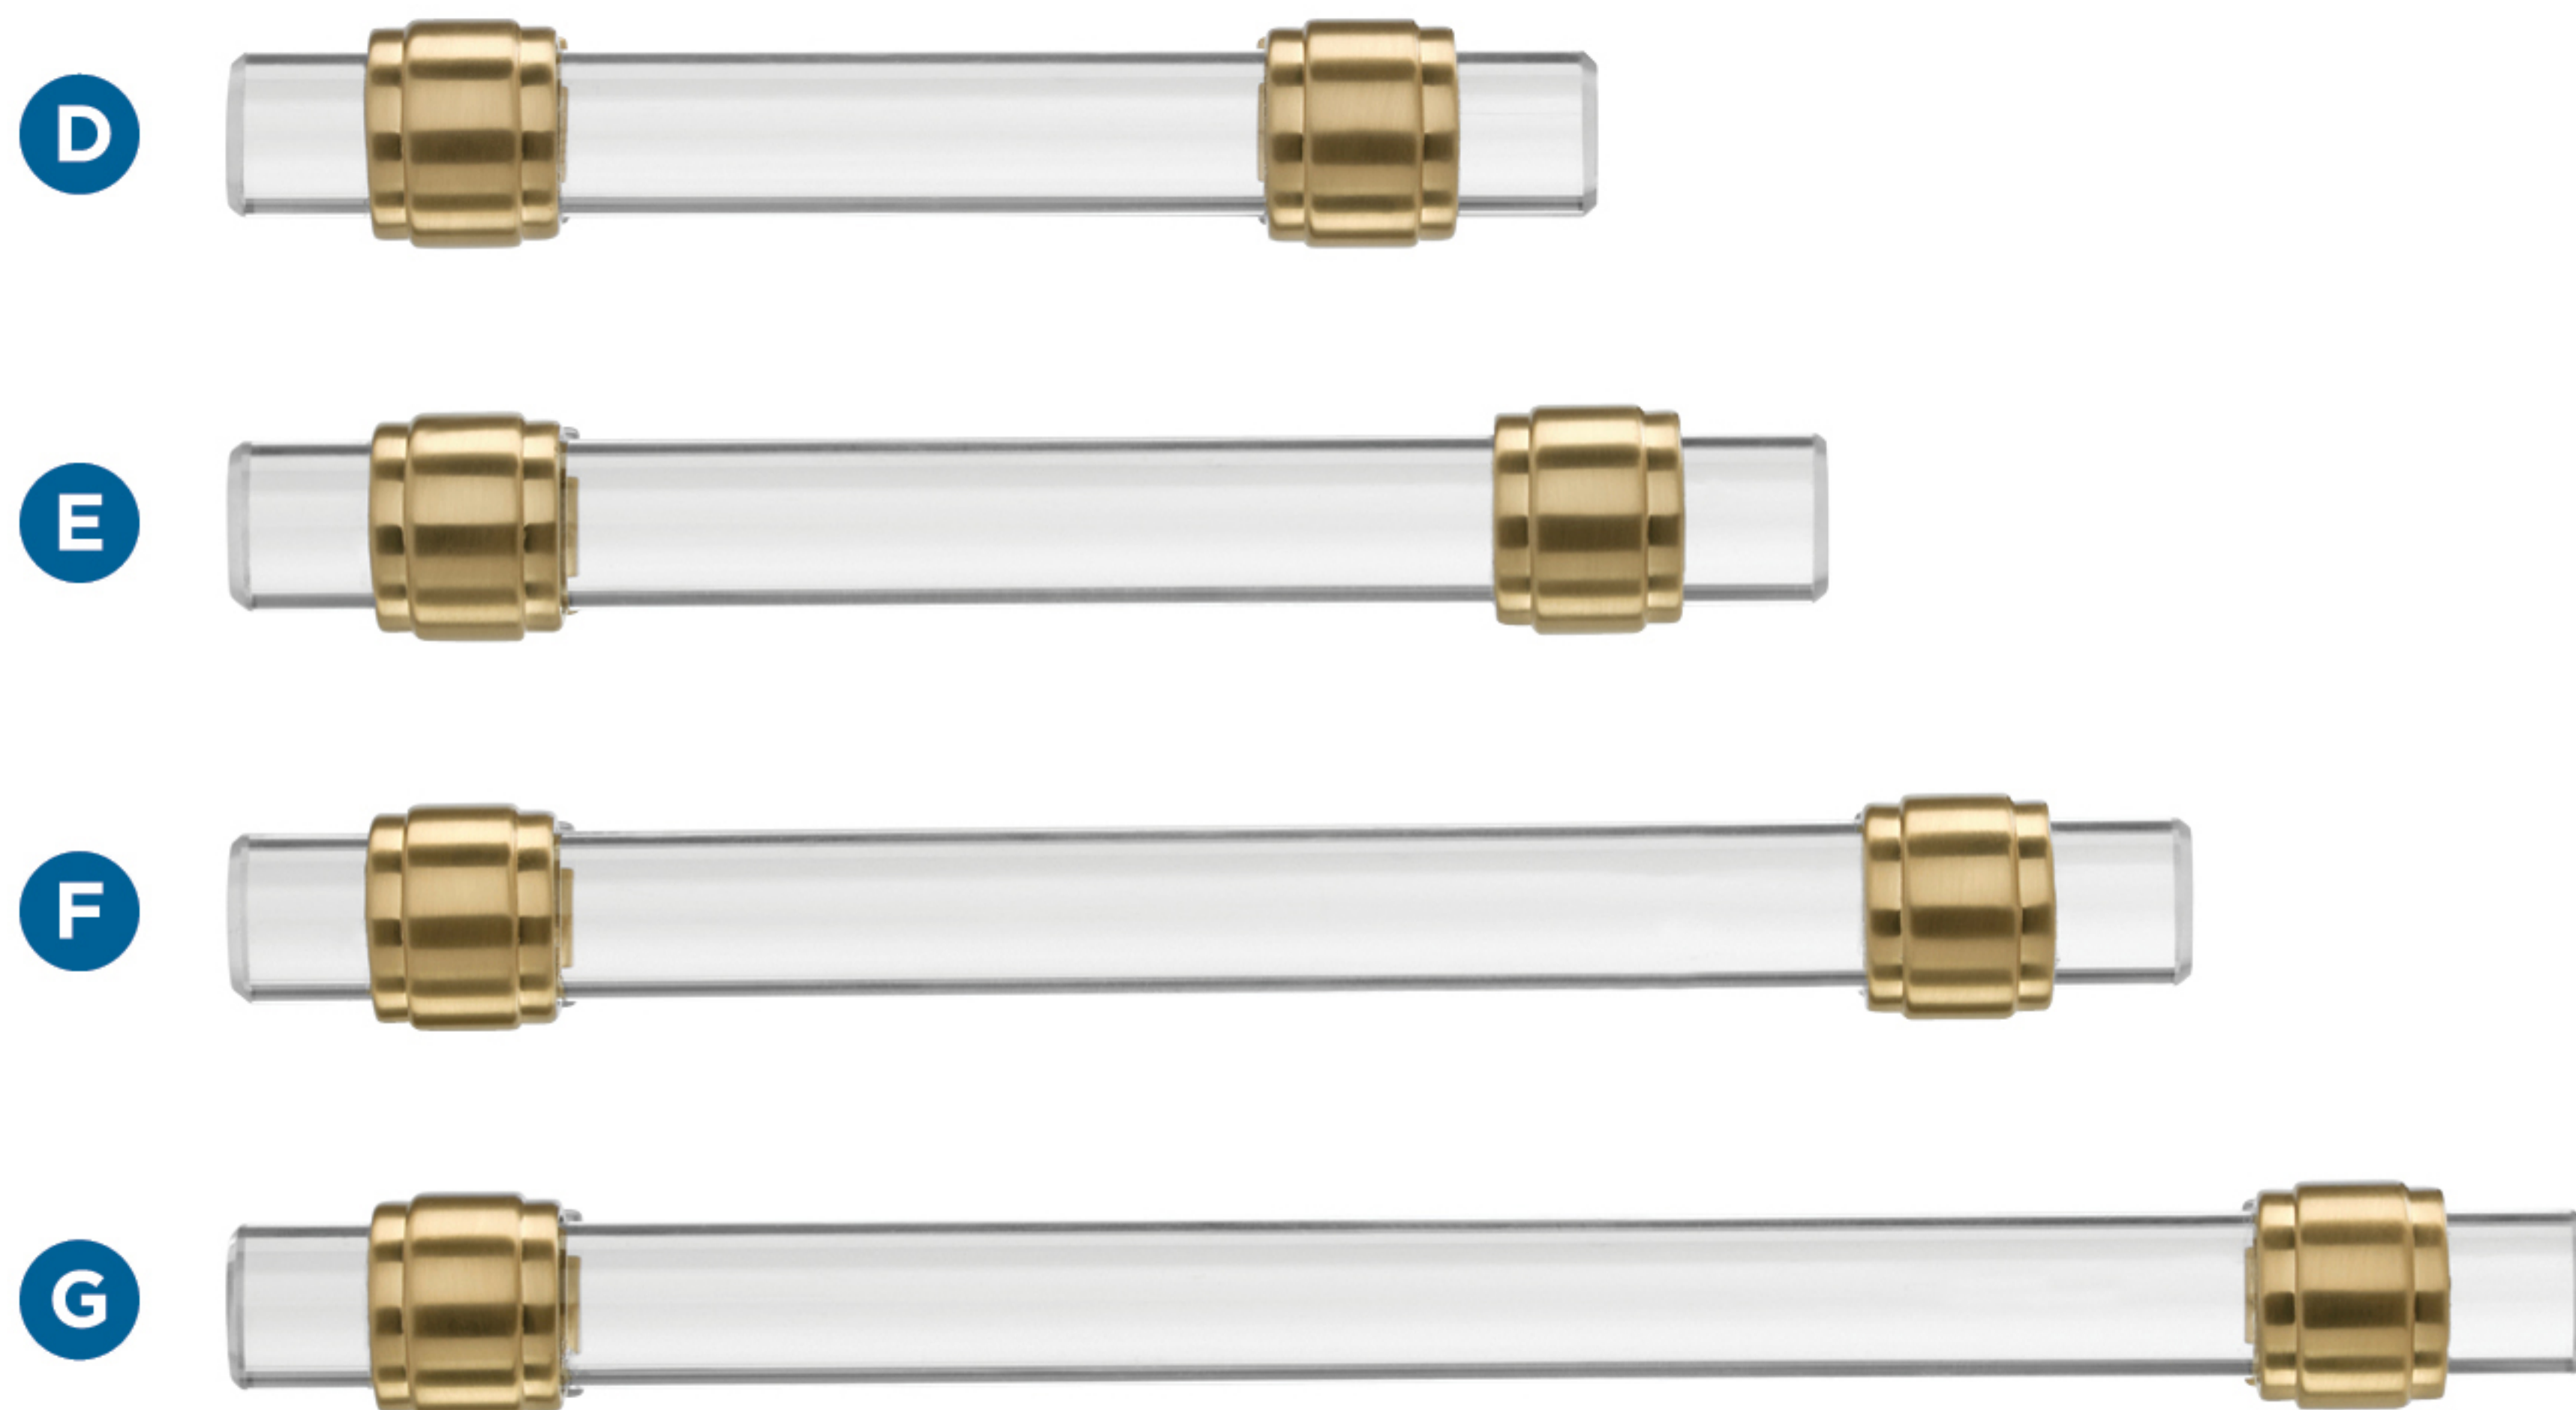

Glacio

FINISH SHOWN: Clear (body) & Champagne Bronze (posts)

Products sold separately.

Knobs

Pulls

Actual finishes may vary slightly due to differences in computer display settings.

- A** BP36651CCZ
1-3/4in (44mm) Length
- B** BP36652CCZ
1-3/4in (44mm) Diameter
- C** BP36653CCZ
1-3/8in (35mm) Length
- D** BP36659CCZ
3in (76mm) CTC
- E** BP36654CCZ
3-3/4in (96mm) CTC
- F** BP36655CCZ
5-1/16in (128mm) CTC
- G** BP36656CCZ
6-5/16in (160mm) CTC

Center-to-Center (CTC)
Distance between screw holes

Coordinating Bath Accessories: Just a Sampling

*Towel Bars:
8in, 18in & 24in CTC*

Towel Ring (not shown)

Tissue Roll Holder

Robe Hook

Double Duty:
**Think Beyond
the Bath**