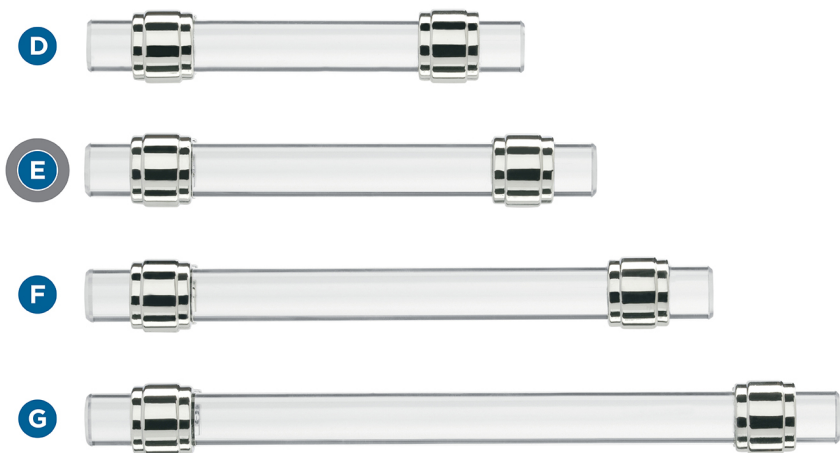

Amerock

Glacio

FINISH SHOWN: Clear (body) & Polished Chrome (posts)

Products sold separately.

Knobs

Pulls

Actual finishes may vary slightly due to differences in computer display settings.

- A** BP36651C26
1-3/4in (44mm) Length
- B** BP36652C26
1-3/4in (44mm) Diameter
- C** BP36653C26
1-3/8in (35mm) Length
- D** BP36659C26
3in (76mm) CTC
- E** BP36654C26
3-3/4in (96mm) CTC
- F** BP36655C26
5-1/16in (128mm) CTC
- G** BP36656C26
6-5/16in (160mm) CTC

Center-to-Center (CTC)

Distance between screw holes

Coordinating Bath Accessories: Just a Sampling

Towel Bars:
8in, 18in & 24in CTC

Towel Ring (not shown)

Tissue Roll Holder

Robe Hook

Double Duty:
**Think Beyond
the Bath**