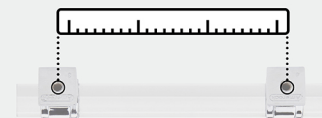

Amerock

Glacio

FINISH SHOWN: Clear (body) & Polished Chrome (posts)

Products sold separately.

Knobs

Pulls

Actual finishes may vary slightly due to differences in computer display settings.

- A** BP36651C26
1-3/4in (44mm) Length
- B** BP36652C26
1-3/4in (44mm) Diameter
- C** BP36653C26
1-3/8in (35mm) Length
- D** BP36659C26
3in (76mm) CTC
- E** BP36654C26
3-3/4in (96mm) CTC
- F** BP36655C26
5-1/16in (128mm) CTC
- G** BP36656C26
6-5/16in (160mm) CTC

Center-to-Center (CTC)

Distance between screw holes

Coordinating Bath Accessories: Just a Sampling

Towel Bars:
8in, 18in & 24in CTC

Towel Ring (not shown)

Tissue Roll Holder

Robe Hook

Double Duty:
**Think Beyond
the Bath**