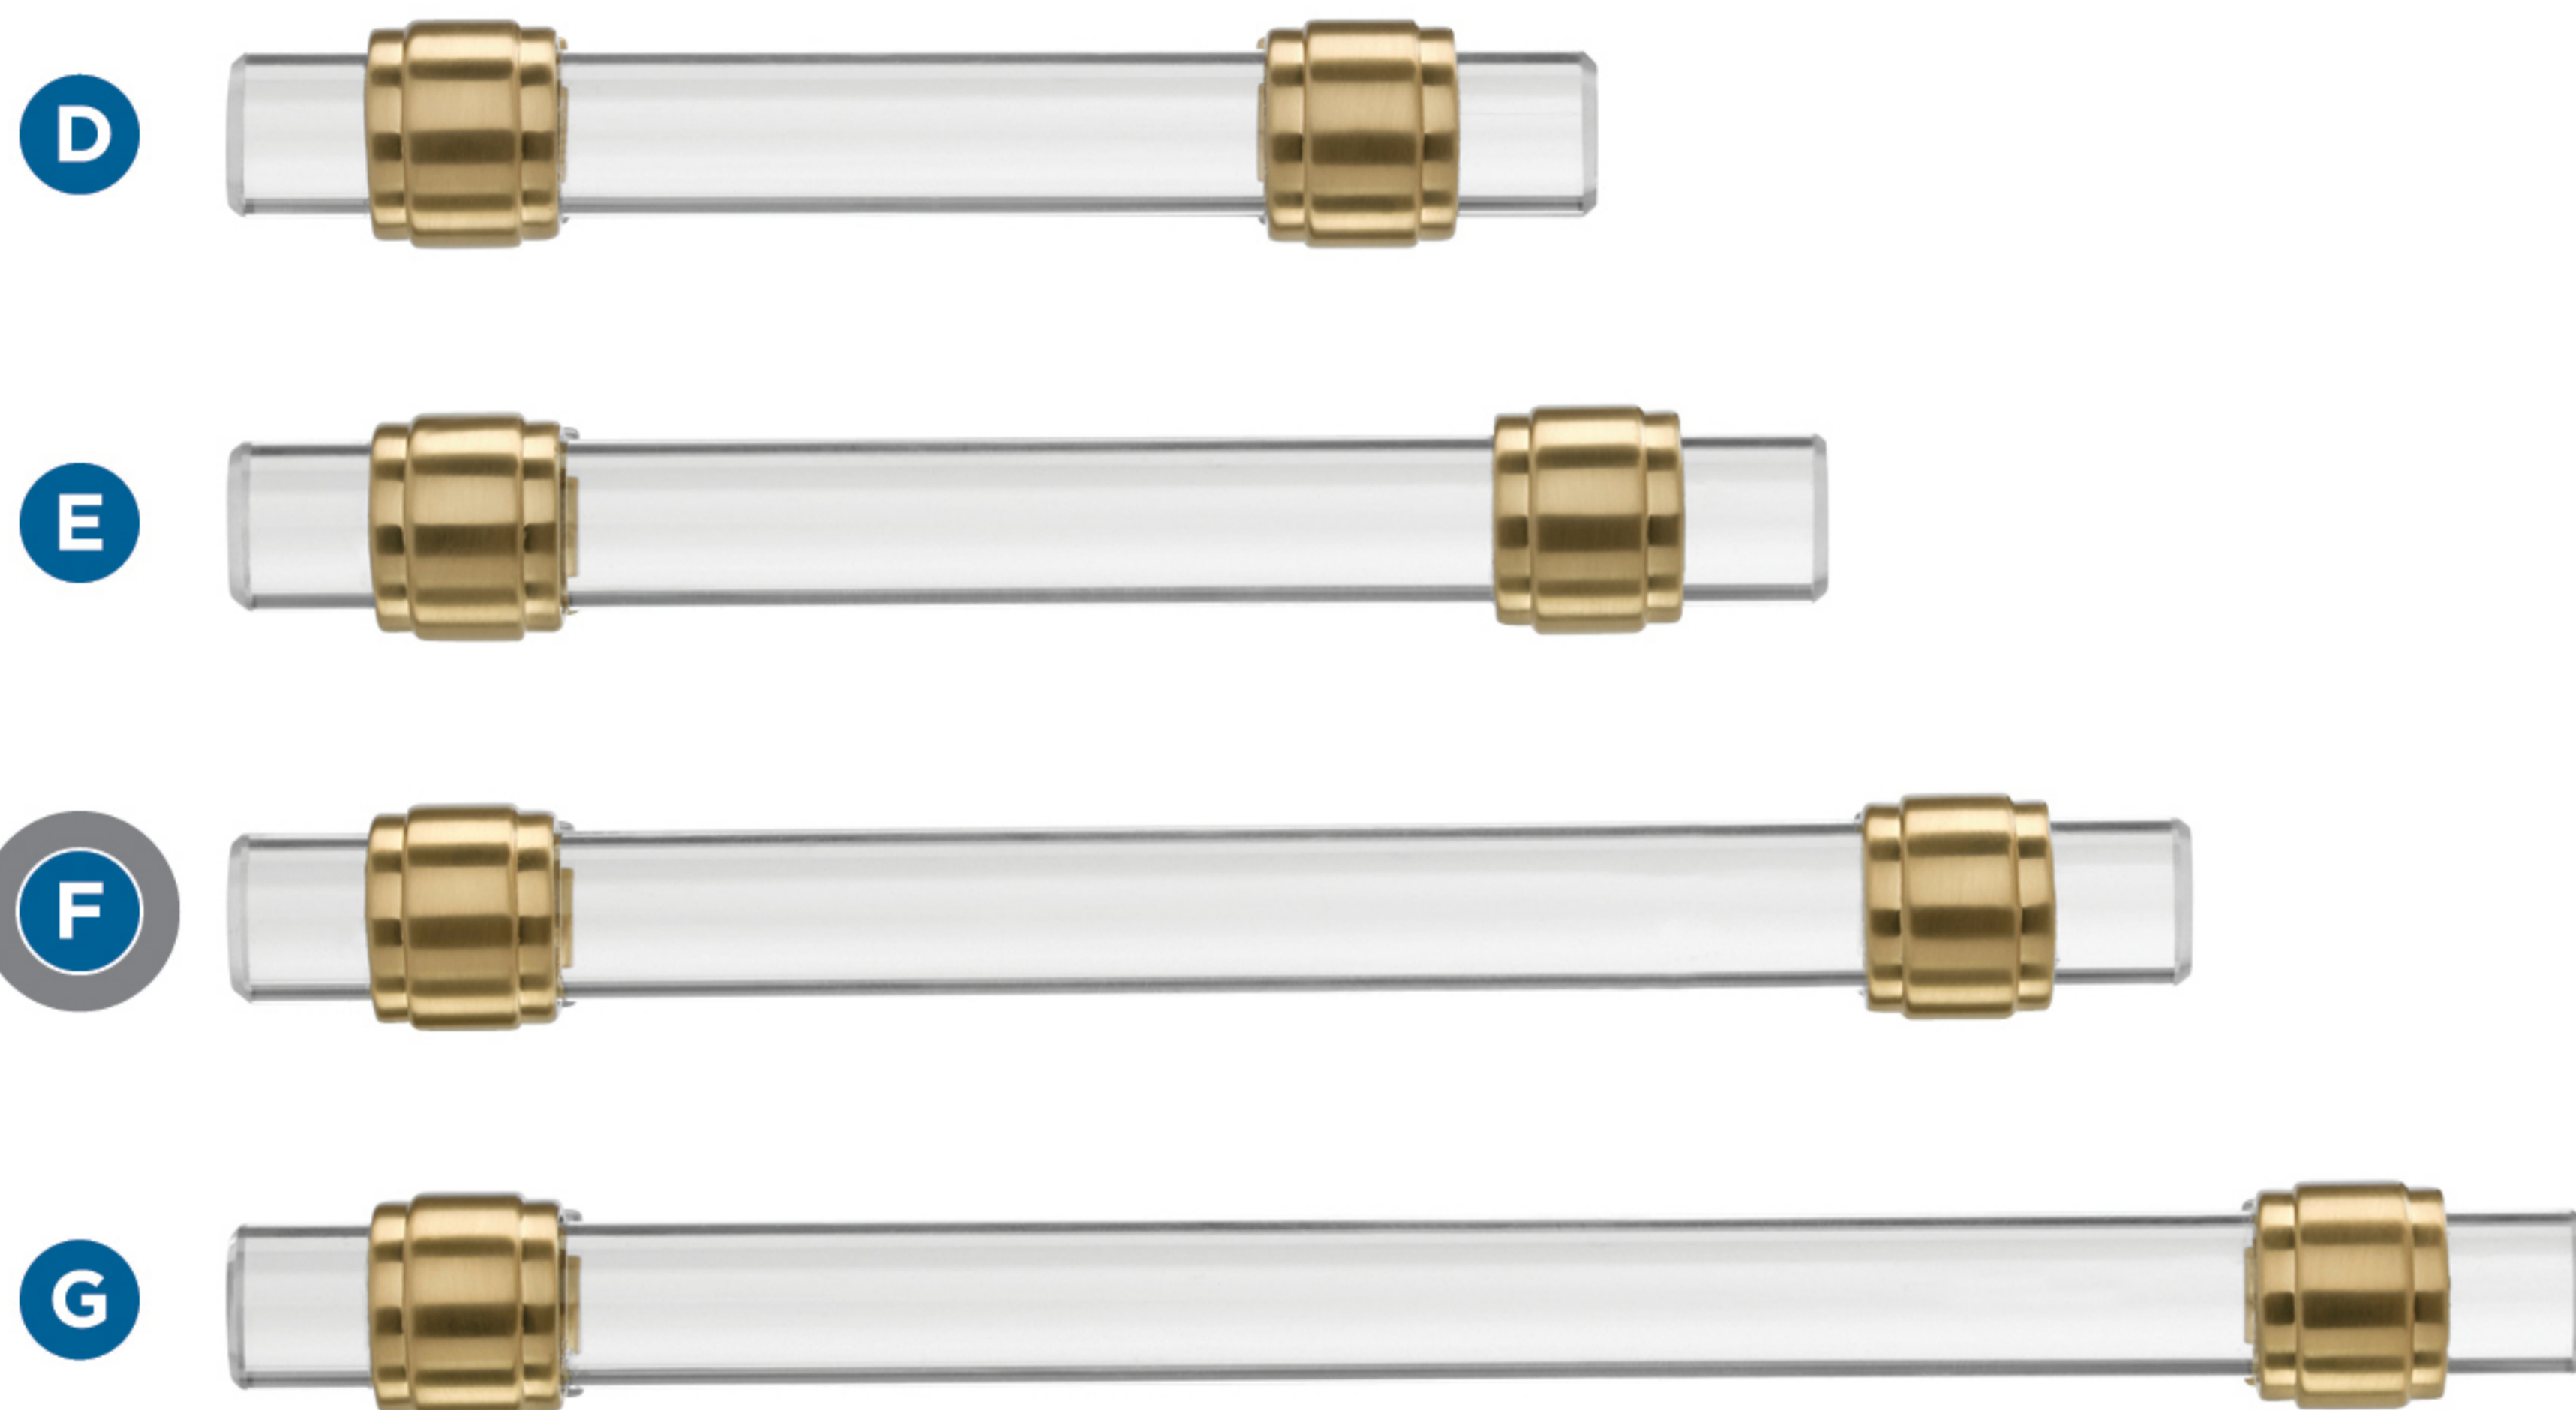

# Glacio

**FINISH SHOWN:** Clear (body) & Champagne Bronze (posts)

*Products sold separately.*

## Pulls

*Actual finishes may vary slightly due to differences in computer display settings.*

- A** BP36651CCZ  
1-3/4in (44mm) Length
- B** BP36652CCZ  
1-3/4in (44mm) Diameter
- C** BP36653CCZ  
1-3/8in (35mm) Length
- D** BP36659CCZ  
3in (76mm) CTC
- E** BP36654CCZ  
3-3/4in (96mm) CTC
- F** BP36655CCZ  
5-1/16in (128mm) CTC
- G** BP36656CCZ  
6-5/16in (160mm) CTC

**Center-to-Center (CTC)**  
Distance between screw holes

## Coordinating Bath Accessories: Just a Sampling

Towel Bars:  
8in, 18in & 24in CTC

Towel Ring (not shown)

Tissue Roll Holder

Robe Hook

Double Duty:  
**Think Beyond  
the Bath**

- Master closets
- Entryways
- Laundry rooms