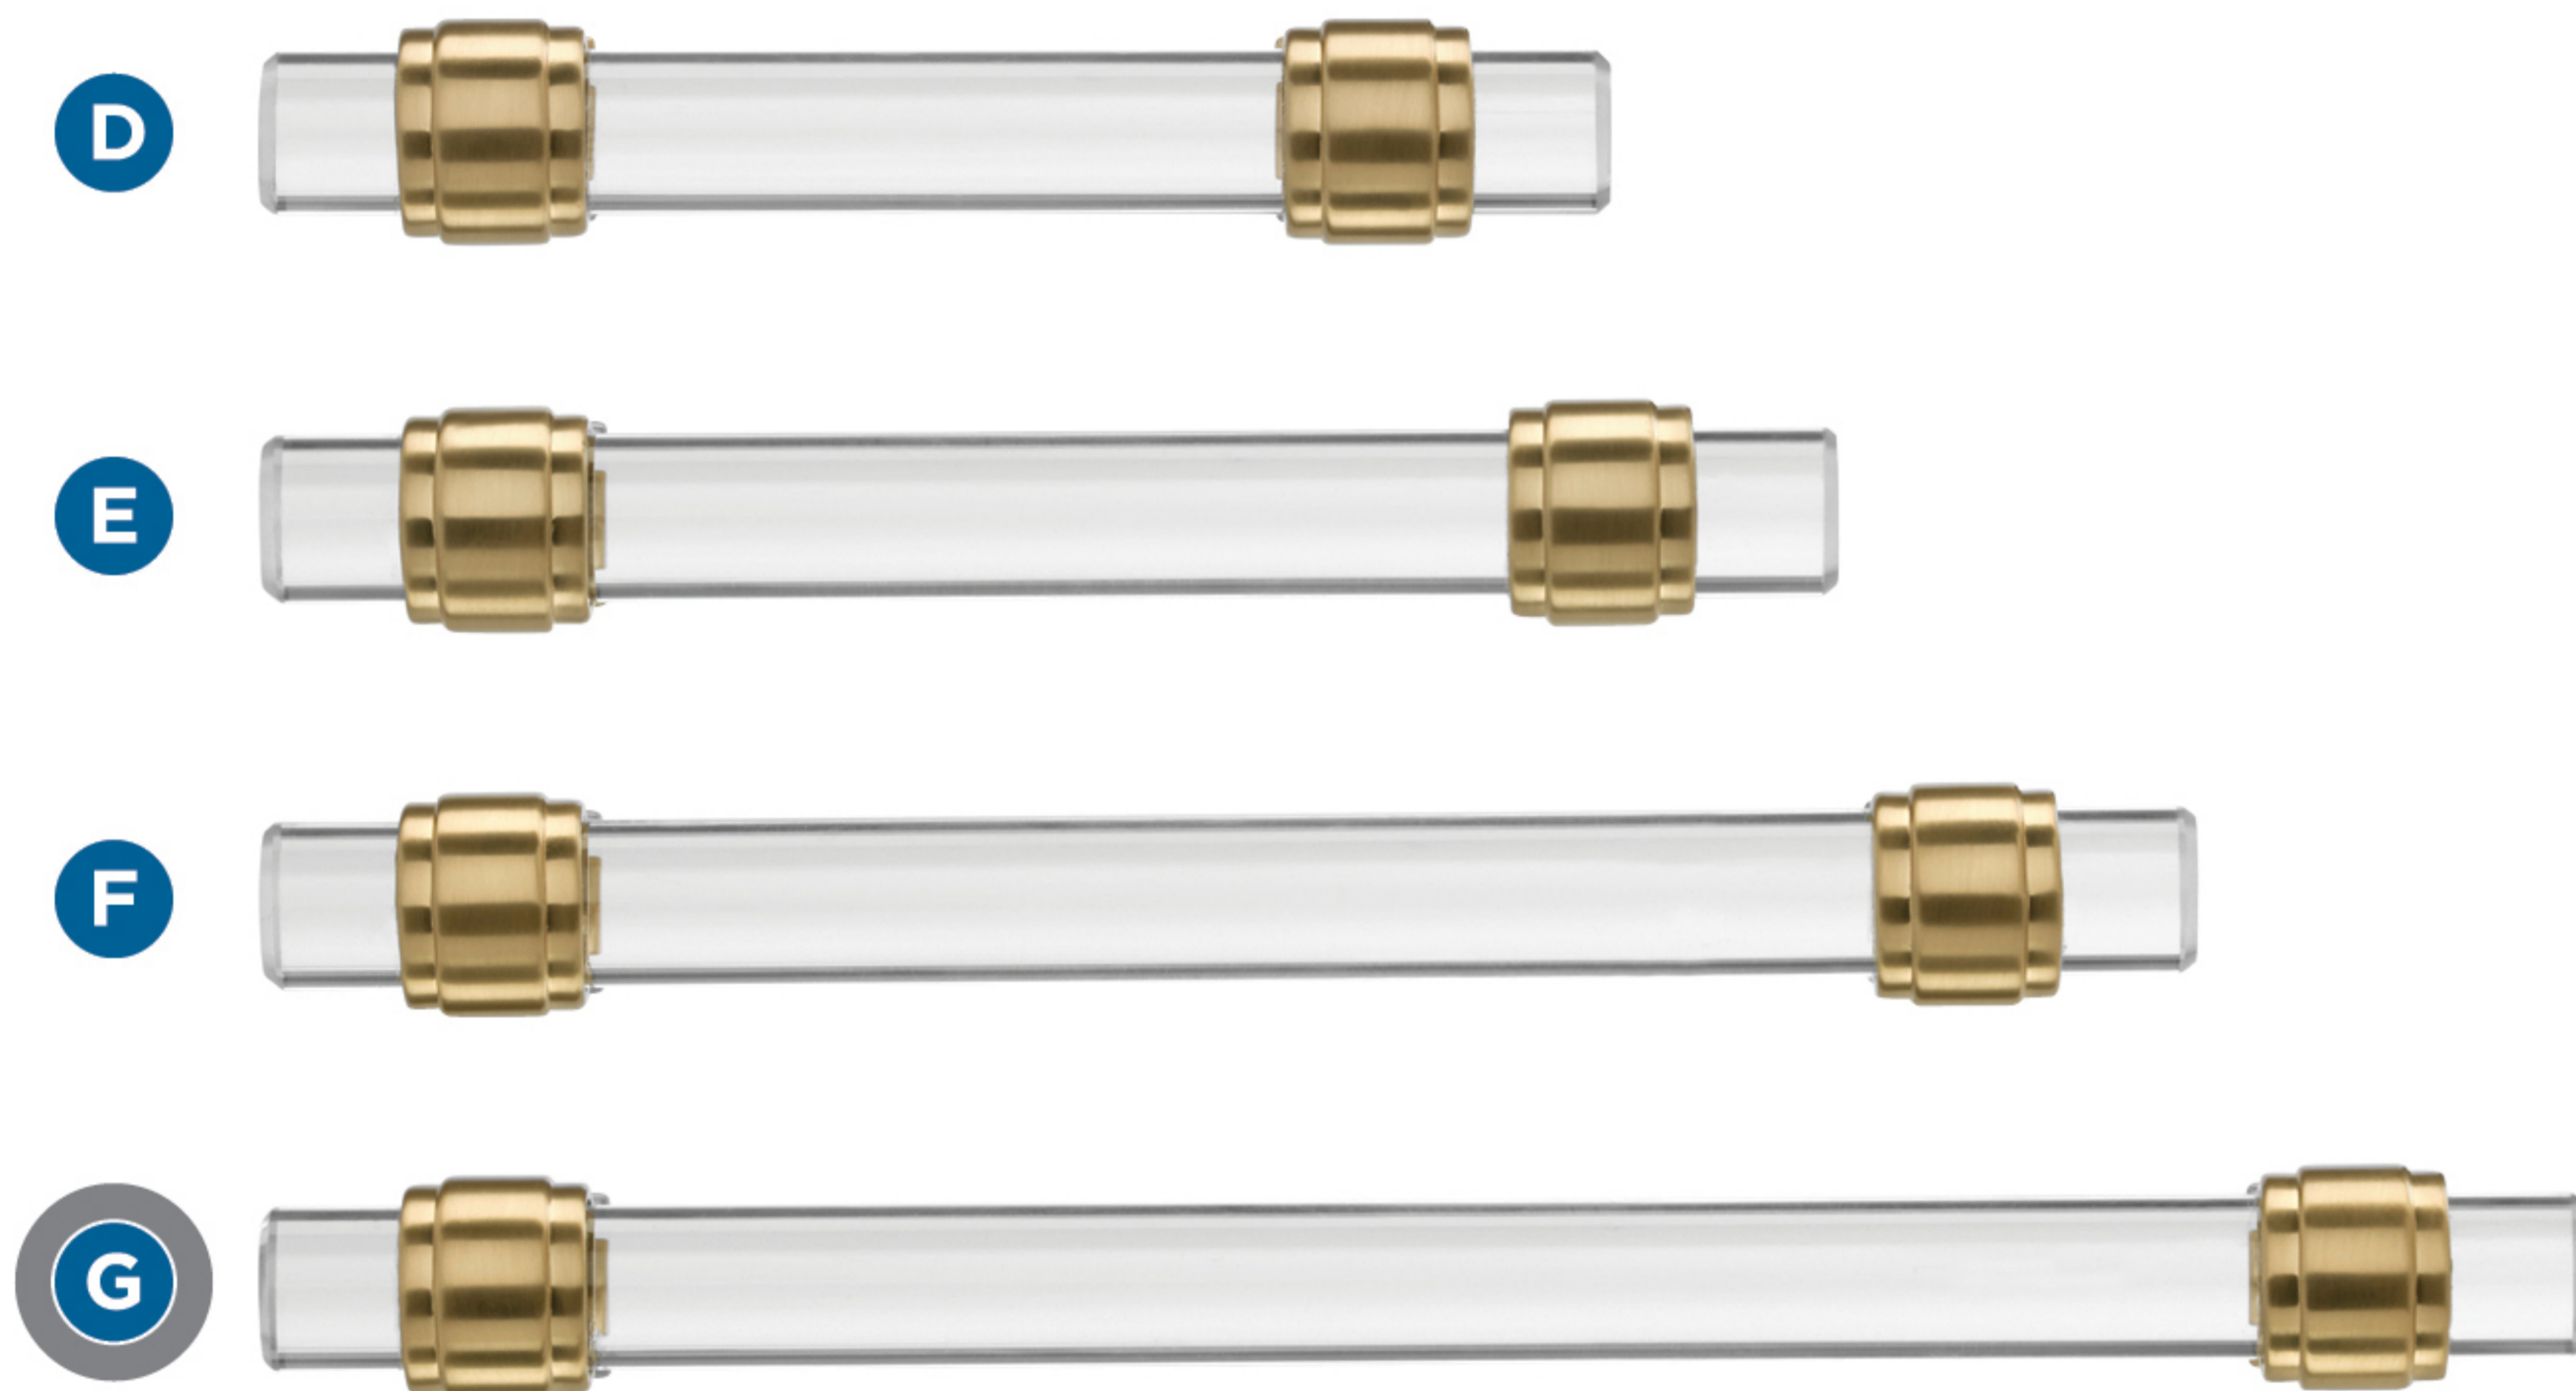

Glacio

FINISH SHOWN: Clear (body) & Champagne Bronze (posts)

Products sold separately.

Knobs

Pulls

- A** BP36651CCZ
1-3/4in (44mm) Length
- B** BP36652CCZ
1-3/4in (44mm) Diameter
- C** BP36653CCZ
1-3/8in (35mm) Length
- D** BP36659CCZ
3in (76mm) CTC
- E** BP36654CCZ
3-3/4in (96mm) CTC
- F** BP36655CCZ
5-1/16in (128mm) CTC
- G** BP36656CCZ
6-5/16in (160mm) CTC

Center-to-Center (CTC)
Distance between screw holes

Actual finishes may vary slightly due to differences in computer display settings.

Coordinating Bath Accessories: Just a Sampling

Towel Bars:
8in, 18in & 24in CTC

Towel Ring (not shown)

Tissue Roll Holder

Robe Hook

Double Duty:
**Think Beyond
the Bath**

- Master closets
- Entryways
- Laundry rooms