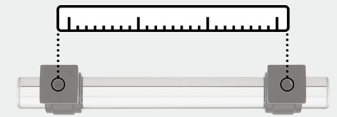

Amerock

Glacio

FINISH SHOWN: Clear (body) & Black Bronze (posts)

Products sold separately.

Knobs

Pulls

Actual finishes may vary slightly due to differences in computer display settings.

- A** BP36651CBBR
1-3/4in (44mm) Length
- B** BP36652CBBR
1-3/4in (44mm) Diameter
- C** BP36653CBBR
1-3/8in (35mm) Length
- D** BP36659CBBR
3in (76mm) CTC
- E** BP36654CBBR
3-3/4in (96mm) CTC
- F** BP36655CBBR
5-1/16in (128mm) CTC
- G** BP36656CBBR
6-5/16in (160mm) CTC

Center-to-Center (CTC)

Distance between screw holes

Coordinating Bath Accessories: Just a Sampling

Towel Bars:
8in, 18in & 24in CTC

Towel Ring (not shown)

Tissue Roll Holder

Robe Hook

Double Duty: Think Beyond the Bath