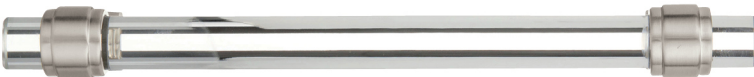

# Glacio

**FINISH SHOWN:** Clear (body) & Satin Nickel (posts)

*Products sold separately.*

## Pulls

**D**

**E**

**F**

**G**

- A** BP36651CG10  
1-3/4in (44mm) Length
- B** BP36652CG10  
1-3/4in (44mm) Diameter
- C** BP36653CG10  
1-3/8in (35mm) Length
- D** BP36659CG10  
3in (76mm) CTC
- E** BP36654CG10  
3-3/4in (96mm) CTC
- F** BP36655CG10  
5-1/16in (128mm) CTC
- G** BP36656CG10  
6-5/16in (160mm) CTC

### Center-to-Center (CTC)

Distance between screw holes

*Actual finishes may vary slightly due to differences in computer display settings.*

## Coordinating Bath Accessories: Just a Sampling

Towel Bars:  
8in, 18in & 24in CTC

Towel Ring (not shown)

Tissue Roll Holder

Robe Hook

Double Duty:  
**Think Beyond  
the Bath**

- Master closets
- Entryways
- Laundry rooms