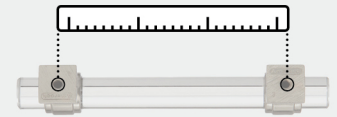

## Knobs

**A**

**B**

**C**

## Pulls

**D**

**E**

**F**

**G**

- A** BP36651CG10  
1-3/4in (44mm) Length
- B** BP36652CG10  
1-3/4in (44mm) Diameter
- C** BP36653CG10  
1-3/8in (35mm) Length
- D** BP36659CG10  
3in (76mm) CTC
- E** BP36654CG10  
3-3/4in (96mm) CTC
- F** BP36655CG10  
5-1/16in (128mm) CTC
- G** BP36656CG10  
6-5/16in (160mm) CTC

### Center-to-Center (CTC)

Distance between screw holes

*Actual finishes may vary slightly due to differences in computer display settings.*

## Coordinating Bath Accessories: Just a Sampling

Towel Bars:  
8in, 18in & 24in CTC

Towel Ring (not shown)

Tissue Roll Holder

Robe Hook

Double Duty:  
**Think Beyond  
the Bath**

- Master closets
- Entryways
- Laundry rooms