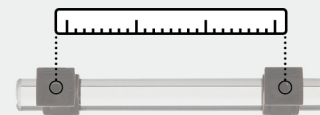

Pulls

D

E

F

G

Actual finishes may vary slightly due to differences in computer display settings.

- A** BP36651CORB
1-3/4in (44mm) Length
- B** BP36652CORB
1-3/4in (44mm) Diameter
- C** BP36653CORB
1-3/8in (35mm) Length
- D** BP36659CORB
3in (76mm) CTC
- E** BP36654CORB
3-3/4in (96mm) CTC
- F** BP36655CORB
5-1/16in (128mm) CTC
- G** BP36656CORB
6-5/16in (160mm) CTC

Center-to-Center (CTC)

Distance between screw holes

Coordinating Bath Accessories: Just a Sampling

Towel Bars:
8in, 18in & 24in CTC

Towel Ring (not shown)

Tissue Roll Holder

Robe Hook

Double Duty:
**Think Beyond
the Bath**