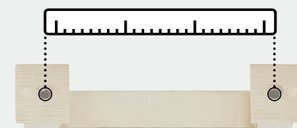

Appoint

FINISH SHOWN: Golden Champagne

Products sold separately.

Knob

Cup Pulls

Pulls

Actual finishes may vary slightly due to differences in computer display settings.

- A** BP36758BBZ
1-1/4in (32mm) Length
- B** BP36762BBZ
3 & 3-3/4in (76 & 96mm) CTC
- C** BP36763BBZ
5-1/16 & 6-5/16in
(126 & 160mm) CTC
- D** BP36764BBZ
3in (76mm) CTC
- E** BP36759BBZ
3-3/4in (96mm) CTC
- F** BP36760BBZ
5-1/16in (128mm) CTC
- G** BP36761BBZ
7-9/16in (192mm) CTC

Center-to-Center (CTC)

Distance between screw holes

Stay-Put Placement

Small spikes on the base help ensure knobs will not rotate from the **desired orientation**.

Coordinating Bath Accessories

APPOINT

- Towel Bars (shown)
- Towel Ring
- Tissue Roll Holder
- Robe Hook (shown)