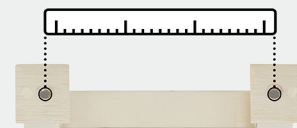

## Cup Pulls

## Pulls

Actual finishes may vary slightly due to differences in computer display settings.

- A** BP36758BBZ  
1-1/4in (32mm) Length
- B** BP36762BBZ  
3 & 3-3/4in (76 & 96mm) CTC
- C** BP36763BBZ  
5-1/16 & 6-5/16in  
(126 & 160mm) CTC
- D** BP36764BBZ  
3in (76mm) CTC
- E** BP36759BBZ  
3-3/4in (96mm) CTC
- F** BP36760BBZ  
5-1/16in (128mm) CTC
- G** BP36761BBZ  
7-9/16in (192mm) CTC

### Center-to-Center (CTC)

Distance between screw holes