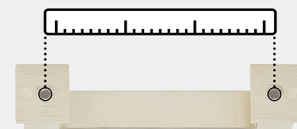

## Cup Pulls

## Pulls

Actual finishes may vary slightly due to differences in computer display settings.

- A** BP36758BBZ  
1-1/4in (32mm) Length
- B** BP36762BBZ  
3 & 3-3/4in (76 & 96mm) CTC
- C** BP36763BBZ  
5-1/16 & 6-5/16in  
(126 & 160mm) CTC
- D** BP36764BBZ  
3in (76mm) CTC
- E** BP36759BBZ  
3-3/4in (96mm) CTC
- F** BP36760BBZ  
5-1/16in (128mm) CTC
- G** BP36761BBZ  
7-9/16in (192mm) CTC

### Center-to-Center (CTC)

Distance between screw holes