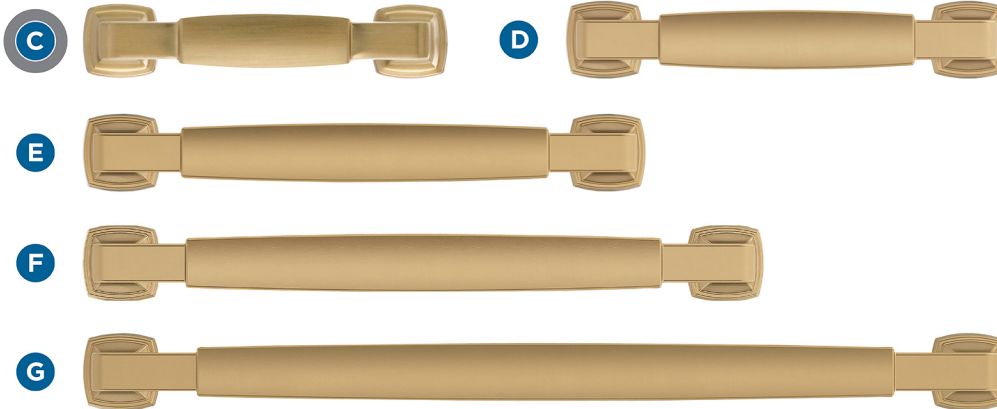

Stature

FINISH SHOWN: Champagne Bronze

Products sold separately.

Knob

Cup Pull

Pulls

Actual finishes may vary slightly due to differences in computer display settings.

- A** BP11287CZ
1-1/4in (32mm) Length
- B** BP22439CZ
5-1/16in (128mm) CTC
- C** BP36891CZ
3in (76mm) CTC
- D** BP36887CZ
3-3/4in (96mm) CTC
- E** BP36888CZ
5-1/16in (128mm) CTC
- F** BP36889CZ
6-5/16in (160mm) CTC
- G** BP36890CZ
8-13/16in (224mm) CTC

Center-to-Center (CTC)

Distance between screw holes

Stay-Put Placement

Small spikes on the base help ensure knobs will not rotate from the **desired orientation**.

Coordinating Bath Accessories: Just a Sampling

Towel Bars:
18in & 24in CTC

Towel Ring (not shown)

Tissue Roll Holder

Robe Hook

Double Duty:
**Think Beyond
the Bath**

- Master closets
- Entryways
- Laundry rooms