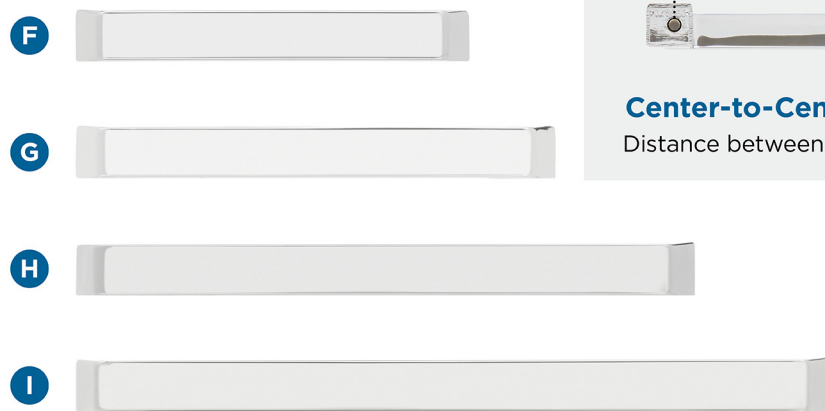

Amerock

Blackrock™

FINISH SHOWN: Polished Chrome

Products sold separately.

Knobs

Pendant

Pulls

Center-to-Center (CTC)

Distance between screw holes

- A** BP5527026
1-5/16in (33mm) Diameter
- B** BP5527126
1-3/16in (30mm) Length
- C** BP5527226
1-5/8in (41mm) Diameter
- D** BP5527326
1-1/2in (38mm) Length
- E** BP5527426
1-13/16in (46mm) Length
- F** BP5527526
3in (76mm) CTC
- G** BP5527626
3-3/4in (96mm) CTC
- H** BP5527726
5-1/16in (128mm) CTC
- I** BP5527826
6-5/16in (160mm) CTC

Stay-Put Placement

Small spikes on the base help ensure knobs will not rotate from the **desired orientation**.

Coordinating Bath Accessories

BLACKROCK

- Towel Bars (*shown*)
- Towel Ring
- Tissue Roll Holder
- Robe Hook (*shown*)