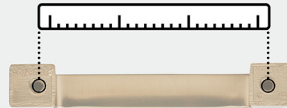

### Center-to-Center (CTC)

Distance between screw holes

- A** BP55270CZ  
1-5/16in (33mm) Diameter
- B** BP55271CZ  
1-3/16in (30mm) Length
- C** BP55272CZ  
1-5/8in (41mm) Diameter
- D** BP55273CZ  
1-1/2in (38mm) Length
- E** BP55274CZ  
1-13/16in (46mm) Length
- F** BP55275CZ  
3in (76mm) CTC
- G** BP55276CZ  
3-3/4in (96mm) CTC
- H** BP55277CZ  
5-1/16in (128mm) CTC
- I** BP55278CZ  
6-5/16in (160mm) CTC