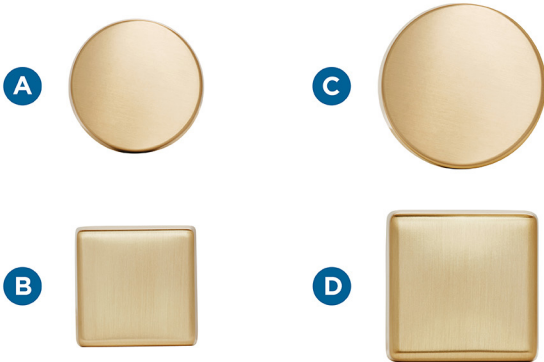

Amerock

Blackrock™

FINISH SHOWN: Champagne Bronze

Products sold separately.

Knobs

Pendant

Pulls

Center-to-Center (CTC)

Distance between screw holes

- **A** BP55270CZ
  1-5/16in (33mm) Diameter
- **B** BP55271CZ
  1-3/16in (30mm) Length
- **C** BP55272CZ
  1-5/8in (41mm) Diameter
- **D** BP55273CZ
  1-1/2in (38mm) Length
- **E** BP55274CZ
  1-13/16in (46mm) Length
- **F** BP55275CZ
  3in (76mm) CTC
- **G** BP55276CZ
  3-3/4in (96mm) CTC
- **H** BP55277CZ
  5-1/16in (128mm) CTC
- **I** BP55278CZ
  6-5/16in (160mm) CTC

Stay-Put Placement

Small spikes on the base help ensure knobs will not rotate from the **desired orientation**.

Coordinating Bath Accessories

BLACKROCK

- Towel Bars (*shown*)
- Towel Ring
- Tissue Roll Holder
- Robe Hook (*shown*)

Actual finishes may vary slightly due to differences in computer display settings.