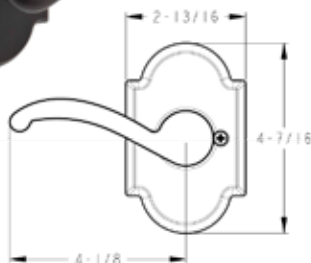

AUSTIN

800 Austin Handleset

Handleset Specifications:

Door Prep	Deadbolt: Cross Bore 2-1/8" or 1-1/2". Edge Bore 1". Latch Face 1" x 2-1/4". Handle: Cross Bore 2-1/8". Edge Bore 1". Latch Face 1" x 2-1/4".
Backset	Deadbolt: Adjustable to 2-3/8" or 2-3/4". Handle: Adjustable to 2-3/8" or 2-3/4".
Door Thickness	1-3/4" doors standard. 2-1/4" doors optional
Cylinder	SmartKey
Faceplates	1" x 2-1/4". Specify round corner, square corner or drive-in
Strikes	Deadbolt: 1-1/4" x 3-5/8". Specify round corner or square corner. Handle: 2-1/4" full lip. Specify round corner or square corner. Other options available.
Bolt	Deadbolt: 1" steel. Handle: 1/2" throw.
UL	Optional 1/3 hour fire rating for all functions except 802

980 Austin Deadbolt

Deadbolt Specifications:

Door Prep	Crossbore 2-1/8". Edge Bore 1". Latch Face 1" x 2-1/4"
Backset	Adjustable to 2-3/8" or 2-3/4"
Door Thickness	1-3/8" - 1-3/4" standard. 1-7/8" - 2-1/4" optional.
Cylinder	SmartKey.
Faceplates	1" x 2-1/4". Specify round corner, square corner, or drive-in.
Strikes	1-1/4" x 3-5/8". Specify round corner or square corner. Other options available.
Bolt	1" throw. Steel.
ADA	Interior turn piece meets 4.13.9 ADA requirements.

720 Austin Lever

Lever Specifications:

Door Prep	Cross Bore 2-1/8". Edge Bore 1".
Backset	Adjustable 2-3/8" or 2-3/4".
Door Thickness	1-3/8" to 1-3/4" standard.
Cylinder	SmartKey
Faceplates	1" x 2-1/4". Specify round corner or square corner or drive-in latch.
Strikes	2-1/4" full lip. Specify round corner or square corner. Other options available.
Bolt	1/2" throw.
Door Handling	Reversible for right or left hand doors.
ADA	720 function satisfies section 4.13.9 ADA requirements.