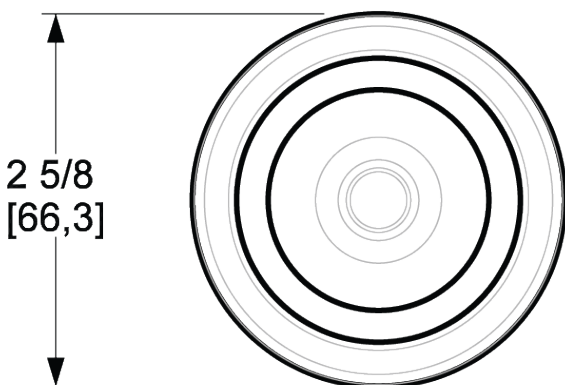

BALDWIN®

ESTATE™

5005 KNOB W/ 5048 ROSE

5005 KNOB W/ 5048 ROSE

PRE CONFIGURED SET

DIMENSIONS

SPECIFICATIONS

- Solid Forged Brass Trim
- Concealed Fasteners
- 28-degree Solid Brass Latch
- 2.125" Bore x 2.375" Backset with Full Lip Strike
- 1.375"-1.75" thick doors
- PASS, PRIV, FD, HD
- UL Kit Available

AVAILABLE FINISHES

TIER 1

003
Lifetime
(PVD)
Polished
Brass

031
Non-
lacquered
Brass

112
Venetian
Bronze

102
Oil Rubbed
Bronze

260
Polished
Chrome

150
Satin
Nickel

TIER 2

056
Lifetime
(PVD)
Satin
Nickel