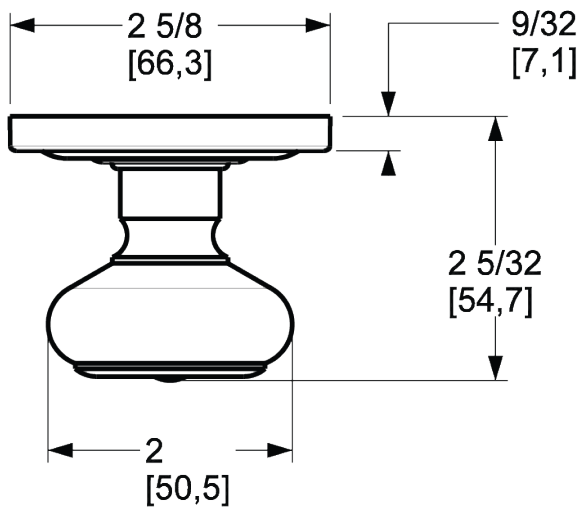

BALDWIN®

ESTATE™

5005 KNOB W/ 5048 ROSE

5005 KNOB W/ 5048 ROSE

PRE CONFIGURED SET

DIMENSIONS

SPECIFICATIONS

- Solid Forged Brass Trim
- Concealed Fasteners
- 28-degree Solid Brass Latch
- 2.125" Bore x 2.375" Backset with Full Lip Strike
- 1.375"-1.75" thick doors
- PASS, PRIV, FD, HD
- UL Kit Available

TIER 2

056
Lifetime
(PVD)
Satin
Nickel