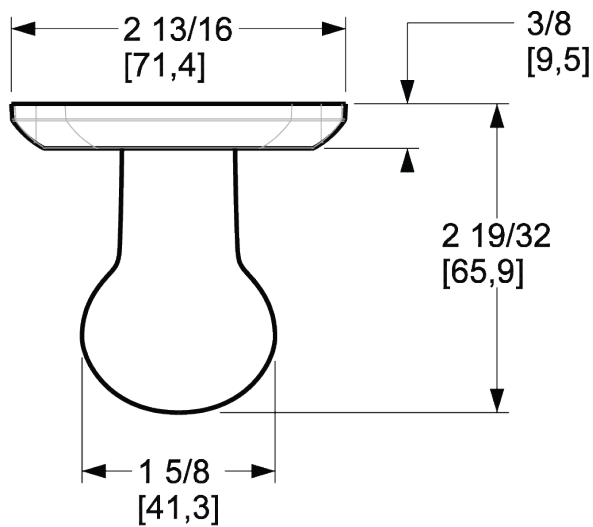

# BALDWIN®

ESTATE™

5024 KNOB W/ R030 ROSE

## DIMENSIONS

## SPECIFICATIONS

- Solid Forged Brass Trim
- Concealed Fasteners
- 28-degree Solid Brass Latch
- 2.125" Bore x 2.375" Backset with Full Lip Strike
- 1.375"-1.75" thick doors
- PASS, PRIV, FD, HD
- UL Kit Available