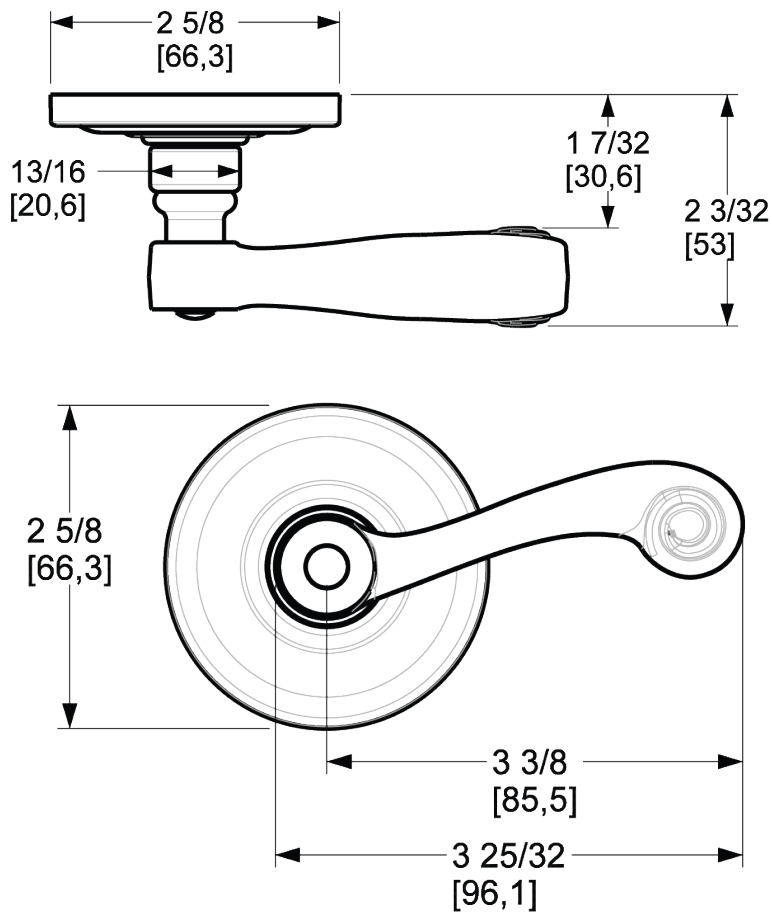

# BALDWIN®

ESTATE™

5103 LEVER W/ 5048 ROSE

# 5103 LEVER W/ 5048 ROSE

PRE CONFIGURED SET

## DIMENSIONS

## SPECIFICATIONS

- Solid Forged Brass Trim
- Concealed Fasteners
- 28-degree Solid Brass Latch
- 2.125" Bore x 2.375" Backset with Full Lip Strike
- 1.375"-1.75" thick doors
- PASS, PRIV, FD, HD
- UL Kit Available