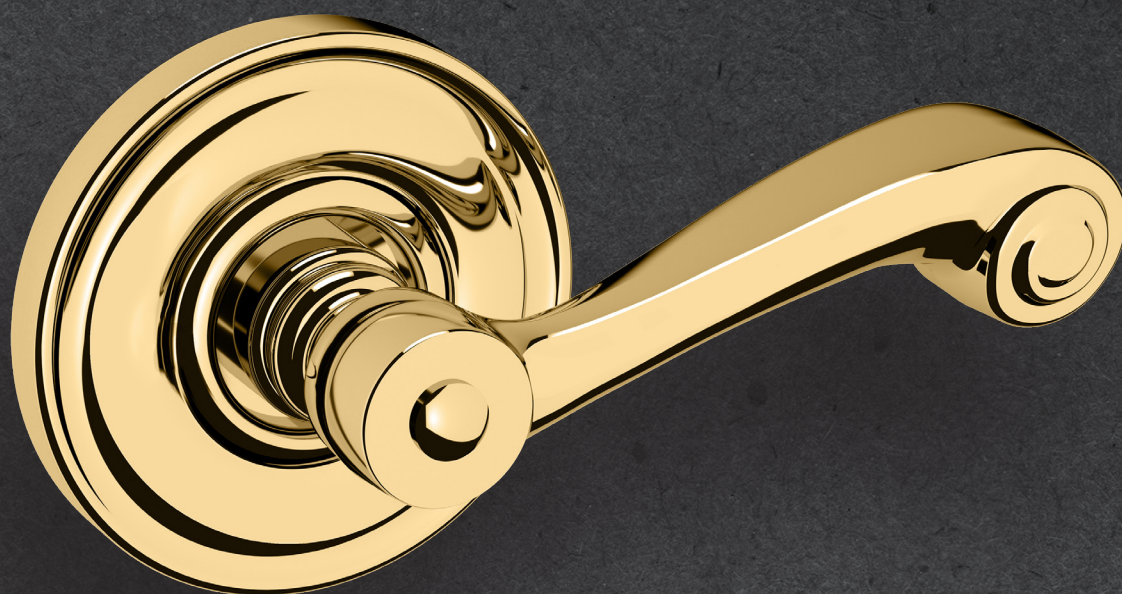

# BALDWIN®

ESTATE™

5103 LEVER W/ 5048 ROSE

# 5103 LEVER W/ 5048 ROSE

PRE CONFIGURED SET

## SPECIFICATIONS

- Solid Forged Brass Trim
- Concealed Fasteners
- 28-degree Solid Brass Latch
- 2.125" Bore x 2.375" Backset with Full Lip Strike
- 1.375"-1.75" thick doors
- PASS, PRIV, FD, HD
- UL Kit Available