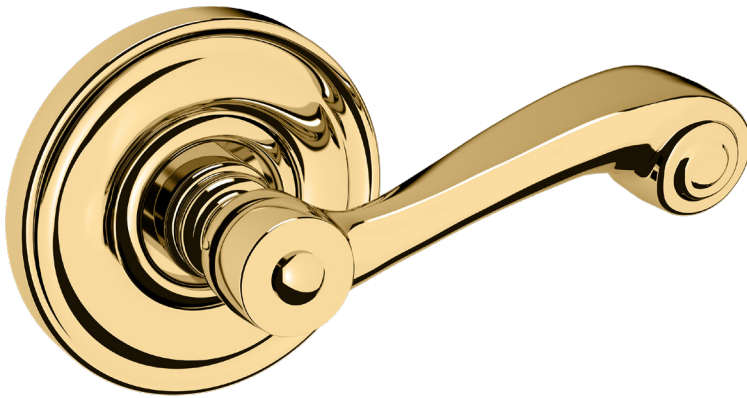

# BALDWIN®

ESTATE™

5103 LEVER W/ 5048 ROSE

# 5103 LEVER W/ 5048 ROSE

PRE CONFIGURED SET

## SPECIFICATIONS

- Solid Forged Brass Trim
- Concealed Fasteners
- 28-degree Solid Brass Latch
- 2.125" Bore x 2.375" Backset with Full Lip Strike
- 1.375"-1.75" thick doors
- PASS, PRIV, FD, HD
- UL Kit Available