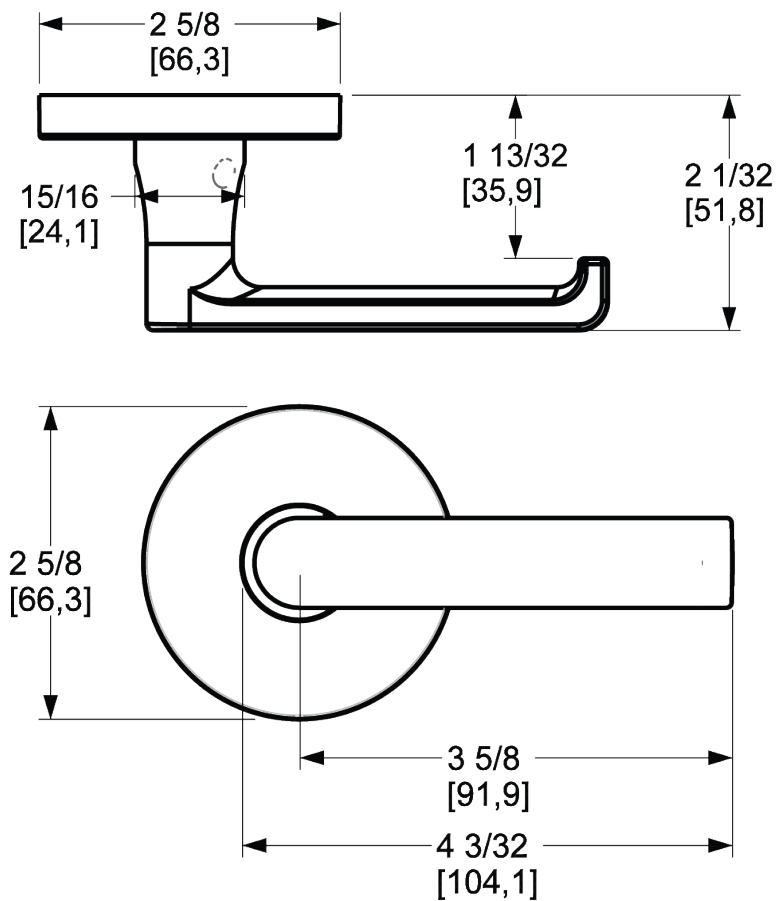

BALDWIN®

ESTATE™

5105 LEVER W/ 5046 ROSE

5105 LEVER W/ 5046 ROSE

PRE CONFIGURED SET

SPECIFICATIONS

- Solid Forged Brass Trim
- Concealed Fasteners
- 28-degree Solid Brass Latch
- 2.125" Bore x 2.375" Backset with Full Lip Strike
- 1.375"-1.75" thick doors
- PASS, PRIV, FD, HD
- UL Kit Available

DIMENSIONS

AVAILABLE FINISHES

TIER 1

102 Oil Rubbed Bronze
190 Satin Black
150 Satin Nickel
260 Polished Chrome

TIER 2

044 Lifetime (PVD) Satin Brass
055 Lifetime (PVD) Polished Nickel
056 Lifetime (PVD) Satin Nickel