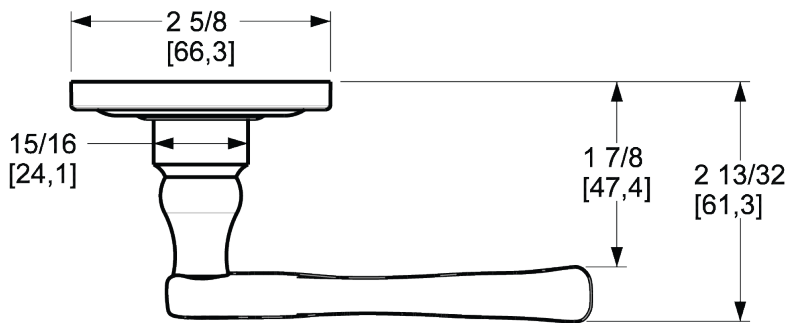

# 5108 LEVER W/ 5048 ROSE

PRE CONFIGURED SET

## SPECIFICATIONS

- Solid Forged Brass Trim
- Concealed Fasteners
- 28-degree Solid Brass Latch
- 2.125" Bore x 2.375" Backset with Full Lip Strike
- 1.375"-1.75" thick doors
- PASS, PRIV, FD, HD
- UL Kit Available

## DIMENSIONS