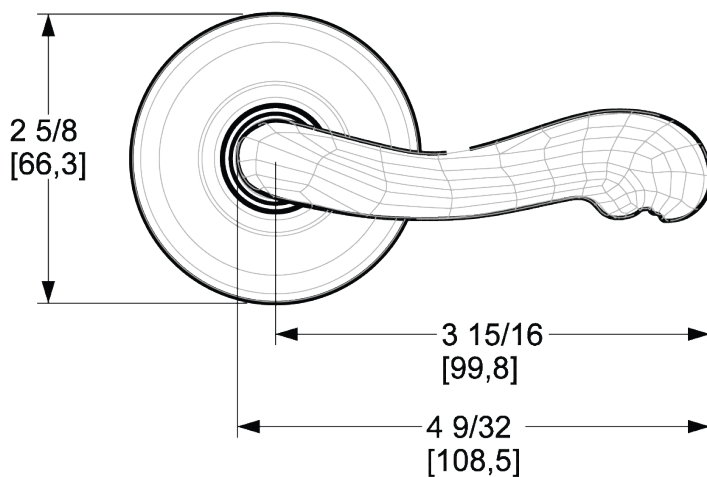

# 5108 LEVER W/ 5048 ROSE

PRE CONFIGURED SET

## SPECIFICATIONS

- Solid Forged Brass Trim
- Concealed Fasteners
- 28-degree Solid Brass Latch
- 2.125" Bore x 2.375" Backset with Full Lip Strike
- 1.375"-1.75" thick doors
- PASS, PRIV, FD, HD
- UL Kit Available

## DIMENSIONS

TIER 2

**056**  
Lifetime  
(PVD)  
Satin  
Nickel