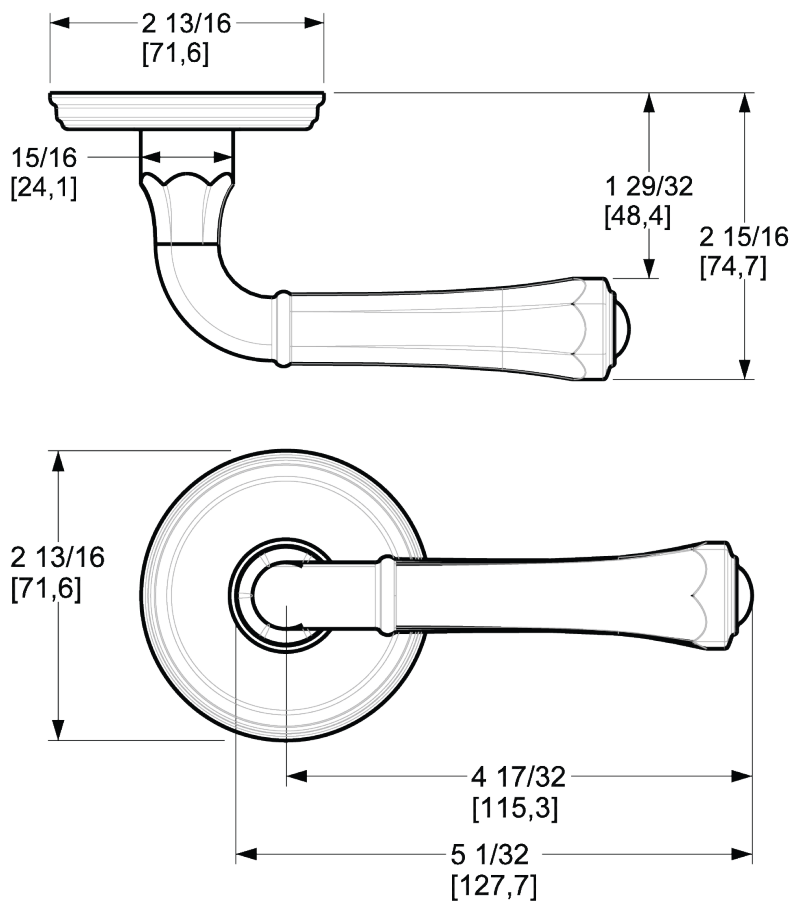

BALDWIN®

ESTATE™

5113 LEVER W/ 5078 ROSE

5113 LEVER W/ 5078 ROSE

PRE CONFIGURED SET

DIMENSIONS

SPECIFICATIONS

- Solid Forged Brass Trim
- Concealed Fasteners
- 28-degree Solid Brass Latch
- 2.125" Bore x 2.375" Backset with Full Lip Strike
- 1.375"-1.75" thick doors
- PASS, PRIV, FD, HD
- UL Kit Available

TIER 2

056
Lifetime
(PVD)
Satin
Nickel