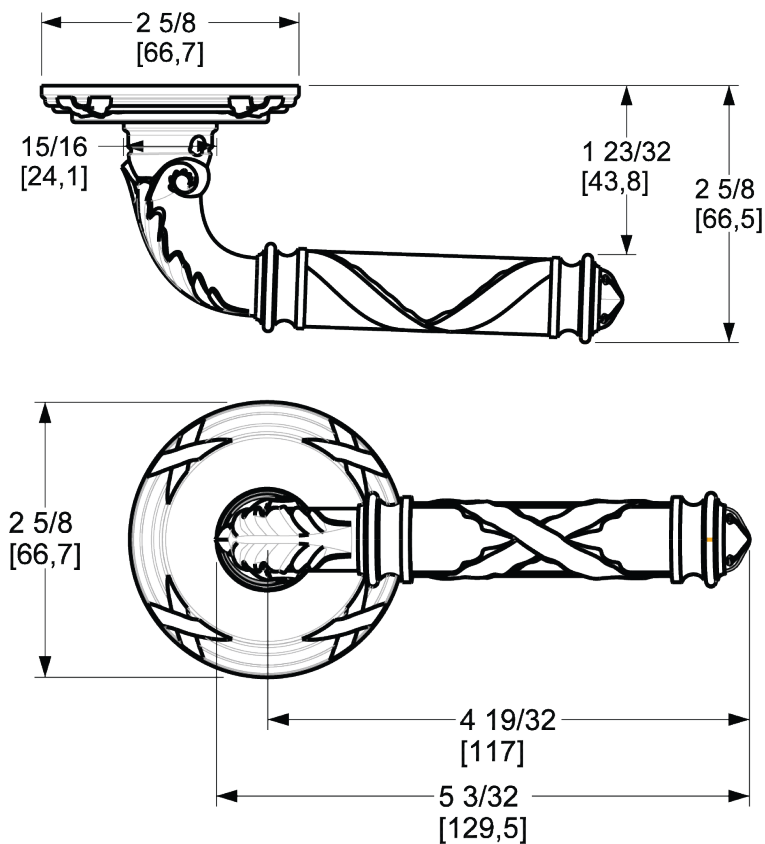

# BALDWIN®

ESTATE™

5122 LEVER W/ 5022 ROSE

# 5122 LEVER W/ 5022 ROSE

PRE CONFIGURED SET

## DIMENSIONS

## SPECIFICATIONS

- Solid Forged Brass Trim
- Concealed Fasteners
- 28-degree Solid Brass Latch
- 2.125" Bore x 2.375" Backset with Full Lip Strike
- 1.375"-1.75" thick doors
- PASS, PRIV, FD, HD
- UL Kit Available