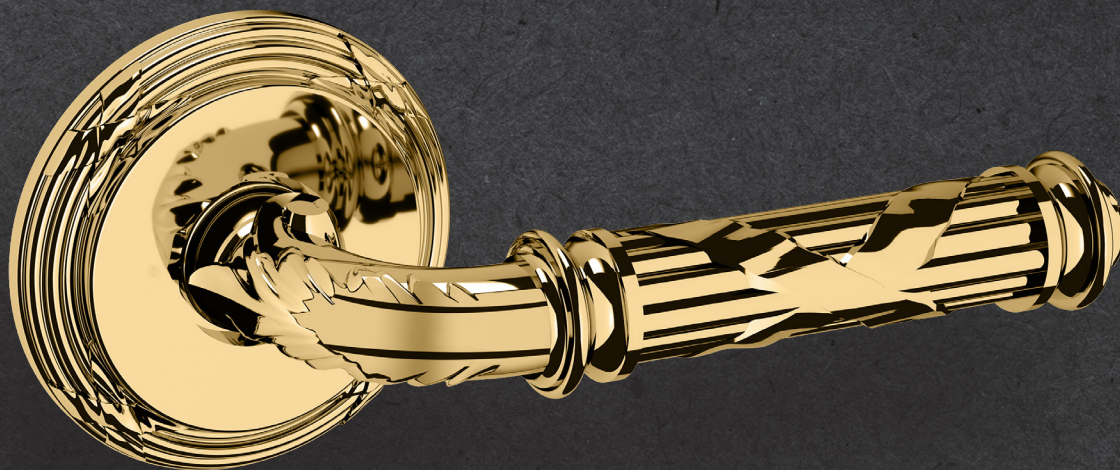

# BALDWIN®

ESTATE™

5122 LEVER W/ 5022 ROSE

# 5122 LEVER W/ 5022 ROSE

PRE CONFIGURED SET

## SPECIFICATIONS

- Solid Forged Brass Trim
- Concealed Fasteners
- 28-degree Solid Brass Latch
- 2.125" Bore x 2.375" Backset with Full Lip Strike
- 1.375"-1.75" thick doors
- PASS, PRIV, FD, HD
- UL Kit Available

TIER 2

**056**  
Lifetime  
(PVD)  
Satin  
Nickel