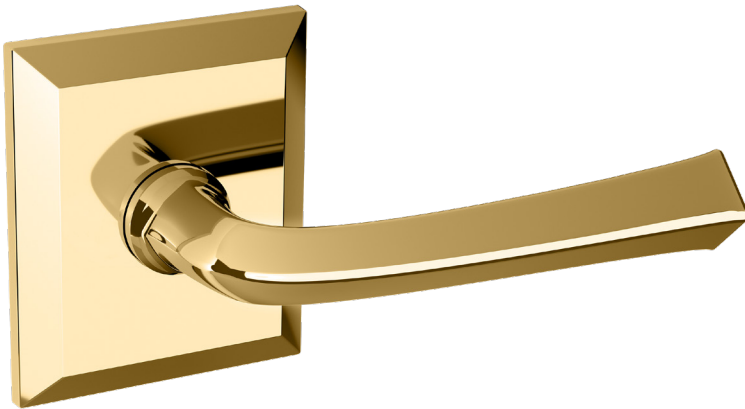

BALDWIN®

ESTATE™

5141 LEVER W/ R033 ROSE

5141 LEVER W/ R033 ROSE

PRE CONFIGURED SET

DIMENSIONS

SPECIFICATIONS

- Solid Forged Brass Trim
- Concealed Fasteners
- 28-degree Solid Brass Latch
- 2.125" Bore x 2.375" Backset with Full Lip Strike
- 1.375"-1.75" thick doors
- PASS, PRIV, FD, HD
- UL Kit Available

AVAILABLE FINISHES

TIER 1

003
Lifetime
(PVD)
Polished
Brass

031
Non-
lacquered
Brass

112
Venetian
Bronze

102
Oil Rubbed
Bronze

260
Polished
Chrome

150
Satin
Nickel

TIER 2

056
Lifetime
(PVD)
Satin
Nickel