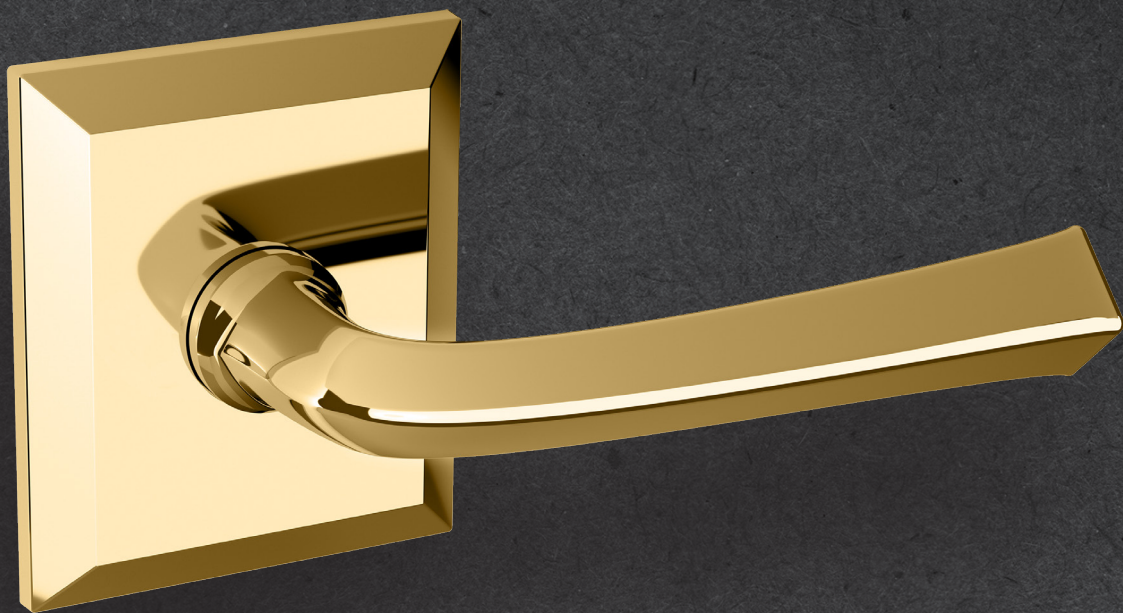

BALDWIN®

ESTATE™

5141 LEVER W/ R033 ROSE

5141 LEVER W/ R033 ROSE

PRE CONFIGURED SET

DIMENSIONS

SPECIFICATIONS

- Solid Forged Brass Trim
- Concealed Fasteners
- 28-degree Solid Brass Latch
- 2.125" Bore x 2.375" Backset with Full Lip Strike
- 1.375"-1.75" thick doors
- PASS, PRIV, FD, HD
- UL Kit Available

AVAILABLE FINISHES

TIER 1

003
Lifetime
(PVD)
Polished
Brass

031
Non-
lacquered
Brass

112
Venetian
Bronze

102
Oil Rubbed
Bronze

260
Polished
Chrome

150
Satin
Nickel

TIER 2

056
Lifetime
(PVD)
Satin
Nickel