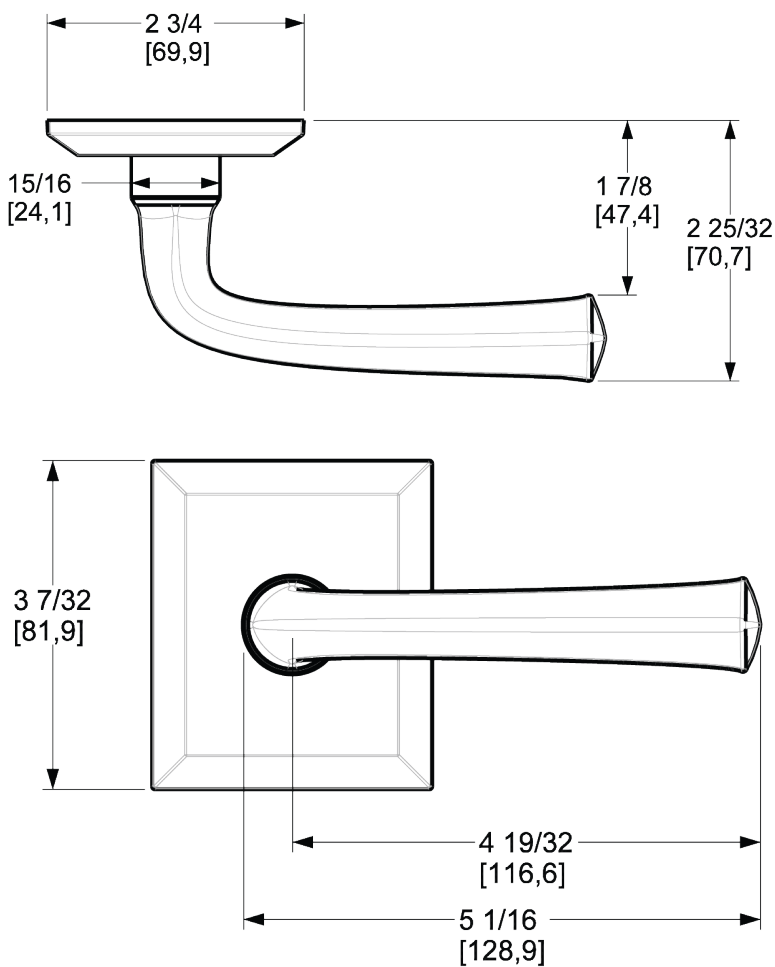

BALDWIN®

ESTATE™

5141 LEVER W/ R033 ROSE

5141 LEVER W/ R033 ROSE

PRE CONFIGURED SET

DIMENSIONS

SPECIFICATIONS

- Solid Forged Brass Trim
- Concealed Fasteners
- 28-degree Solid Brass Latch
- 2.125" Bore x 2.375" Backset with Full Lip Strike
- 1.375"-1.75" thick doors
- PASS, PRIV, FD, HD
- UL Kit Available

TIER 2

056
Lifetime
(PVD)
Satin
Nickel