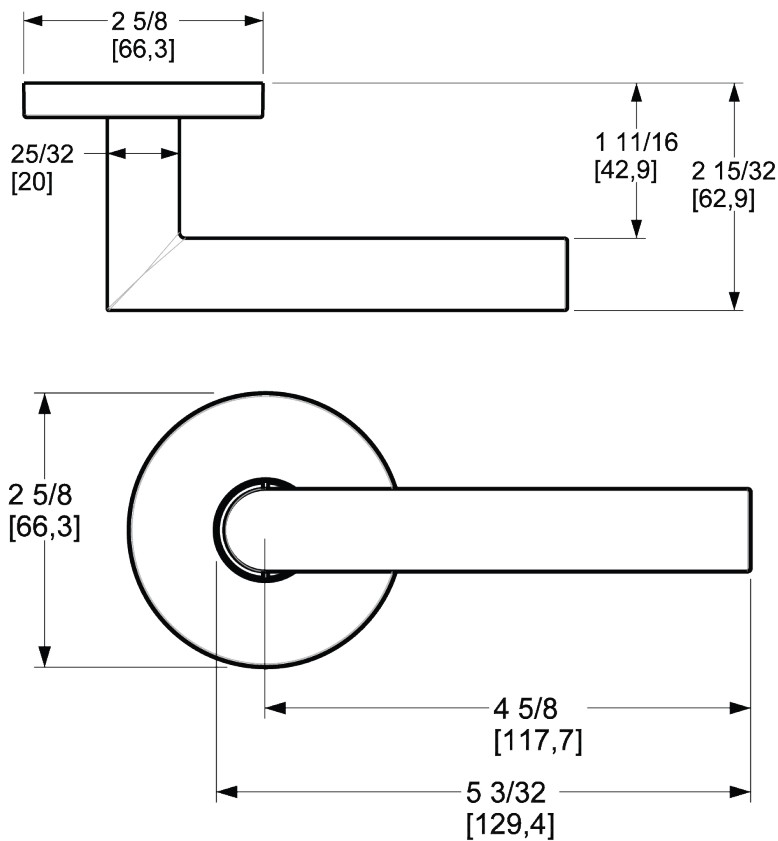

BALDWIN®

ESTATE™

5173 LEVER W/ 5046 ROSE

5173 LEVER W/ 5046 ROSE

PRE CONFIGURED SET

DIMENSIONS

SPECIFICATIONS

- Solid Forged Brass Trim
- Concealed Fasteners
- 28-degree Solid Brass Latch
- 2.125" Bore x 2.375" Backset with Full Lip Strike
- 1.375"-1.75" thick doors
- PASS, PRIV, FD, HD
- UL Kit Available

AVAILABLE FINISHES

TIER 1

102
Oil Rubbed
Bronze

150
Satin
Nickel

190
Satin
Black

260
Polished
Chrome

TIER 2

044
Lifetime
(PVD)
Satin
Brass

055
Lifetime
(PVD)
Polished
Nickel

056
Lifetime
(PVD)
Satin
Nickel