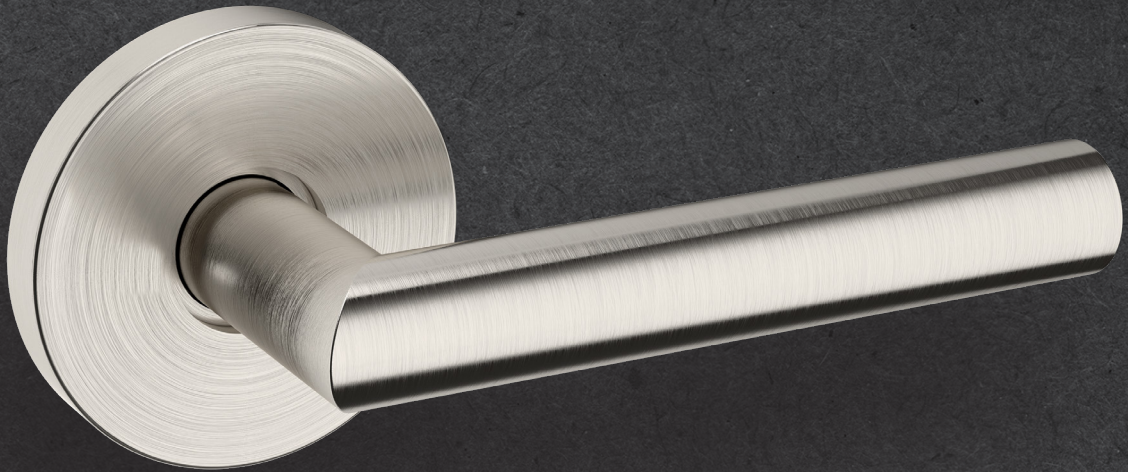

BALDWIN®

ESTATE™

5173 LEVER W/ 5046 ROSE

5173 LEVER W/ 5046 ROSE

PRE CONFIGURED SET

DIMENSIONS

SPECIFICATIONS

- Solid Forged Brass Trim
- Concealed Fasteners
- 28-degree Solid Brass Latch
- 2.125" Bore x 2.375" Backset with Full Lip Strike
- 1.375"-1.75" thick doors
- PASS, PRIV, FD, HD
- UL Kit Available

AVAILABLE FINISHES

TIER 1

102
Oil Rubbed
Bronze

150
Satin
Nickel

190
Satin
Black

260
Polished
Chrome

TIER 2

044
Lifetime
(PVD)
Satin
Brass

055
Lifetime
(PVD)
Polished
Nickel

056
Lifetime
(PVD)
Satin
Nickel