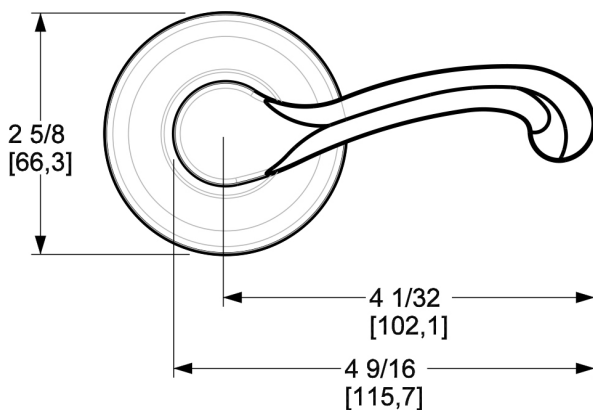

BALDWIN®

ESTATE™

5445V CLASSIC LEVER W/ 5048 ROSE

5445V CLASSIC LEVER

WITH 5048 ROSE

SPECIFICATIONS

- Solid Forged Brass Trim
- Concealed Fasteners
- 28-degree Solid Brass Latch
- 2.125" Bore x 2.375" Backset with Full Lip Strike
- 1.375"-1.75" thick doors
- PASS, PRIV, FD, HD
- UL Kit Available

DIMENSIONS

AVAILABLE FINISHES

TIER 1

003 Lifetime (PVD) Polished Brass
031 Non-lacquered Brass
112 Venetian Bronze
102 Oil Rubbed Bronze
260 Polished Chrome
150 Satin Nickel

TIER 2

055 Lifetime (PVD) Polished Nickel
056 Lifetime (PVD) Satin Nickel