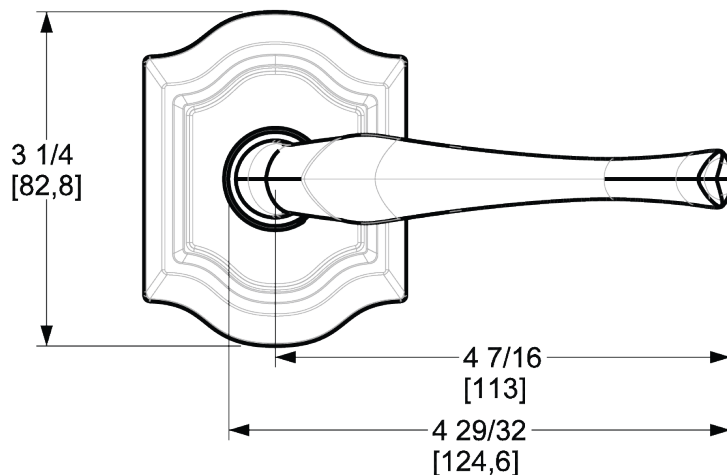

BALDWIN®

ESTATE™

5447V BETHPAGE LEVER W/ R027 ROSE

5447V BETHPAGE LEVER W/ R027 ROSE

PRE CONFIGURED SET

SPECIFICATIONS

- Solid Forged Brass Trim
- Concealed Fasteners
- 28-degree Solid Brass Latch
- 2.125" Bore x 2.375" Backset with Full Lip Strike
- 1.375"-1.75" thick doors
- PASS, PRIV, FD, HD
- UL Kit Available

DIMENSIONS

AVAILABLE FINISHES

TIER 1

003
Lifetime
(PVD)
Polished
Brass

031
Non-
lacquered
Brass

102
Oil Rubbed
Bronze

150
Satin
Nickel

190
Satin
Black

TIER 2

056
Lifetime
(PVD)
Satin
Nickel