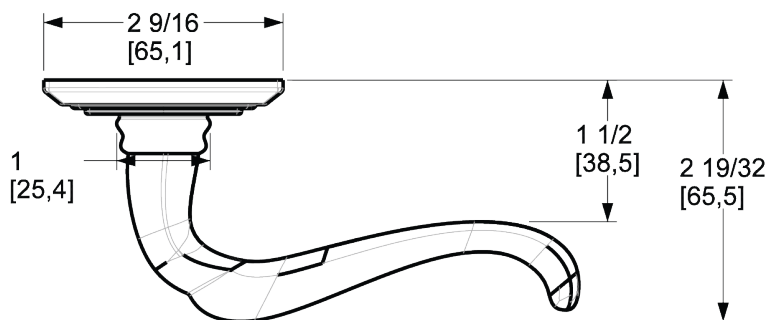

BALDWIN®

ESTATE™

5447V BETHPAGE LEVER W/ R027 ROSE

5447V BETHPAGE LEVER W/ R027 ROSE

PRE CONFIGURED SET

SPECIFICATIONS

- Solid Forged Brass Trim
- Concealed Fasteners
- 28-degree Solid Brass Latch
- 2.125" Bore x 2.375" Backset with Full Lip Strike
- 1.375"-1.75" thick doors
- PASS, PRIV, FD, HD
- UL Kit Available

DIMENSIONS

AVAILABLE FINISHES

TIER 1

003
Lifetime
(PVD)
Polished
Brass

031
Non-
lacquered
Brass

102
Oil Rubbed
Bronze

150
Satin
Nickel

190
Satin
Black

TIER 2

056
Lifetime
(PVD)
Satin
Nickel