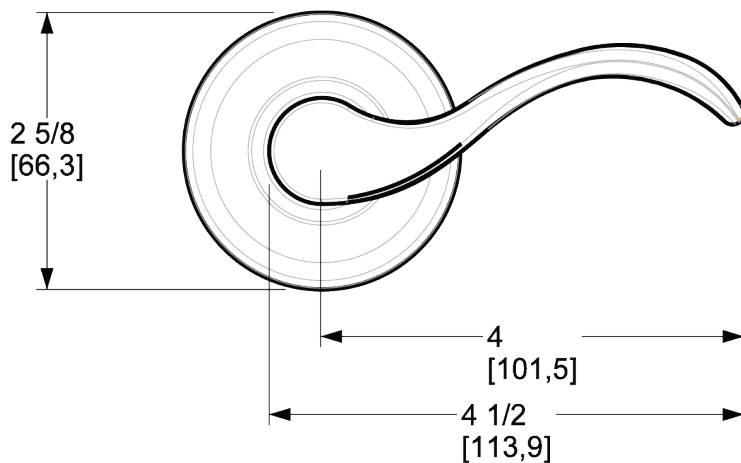

BALDWIN®

ESTATE™

5455V WAVE LEVER W/ 5048 ROSE

5455V WAVE LEVER W/ 5048 ROSE

PRE CONFIGURED SET

SPECIFICATIONS

- Material: Solid Forged Brass
- Concealed Fasteners
- 28-degree Solid Brass Latch
- 2.125" Bore x 2.375" Backset with Full Lip Strike
- 1.375"-1.75" thick doors
- PASS, PRIV, FD, HD
- UL Kit Available

DIMENSIONS

AVAILABLE FINISHES

TIER 1

003
Lifetime
(PVD)
Polished
Brass

031
Non-
lacquered
Brass

112
Venetian
Bronze

102
Oil Rubbed
Bronze

260
Polished
Chrome

150
Satin
Nickel

TIER 2

055
Lifetime
(PVD)
Polished
Nickel

056
Lifetime
(PVD)
Satin
Nickel