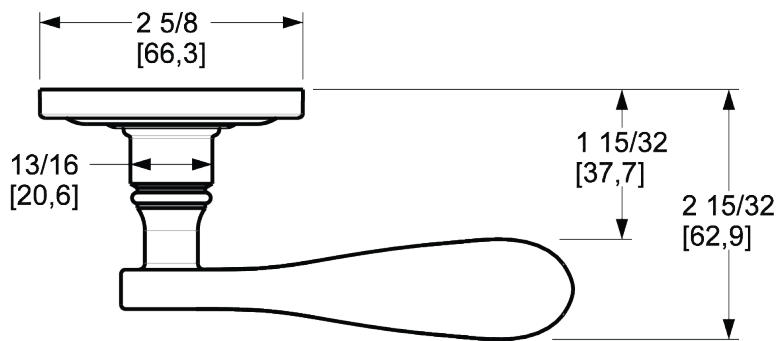

BALDWIN®

ESTATE™

5455V WAVE LEVER W/ 5048 ROSE

5455V WAVE LEVER W/ 5048 ROSE

PRE CONFIGURED SET

SPECIFICATIONS

- Material: Solid Forged Brass
- Concealed Fasteners
- 28-degree Solid Brass Latch
- 2.125" Bore x 2.375" Backset with Full Lip Strike
- 1.375"-1.75" thick doors
- PASS, PRIV, FD, HD
- UL Kit Available

DIMENSIONS

AVAILABLE FINISHES

TIER 1

003
Lifetime
(PVD)
Polished
Brass

031
Non-
lacquered
Brass

112
Venetian
Bronze

102
Oil Rubbed
Bronze

260
Polished
Chrome