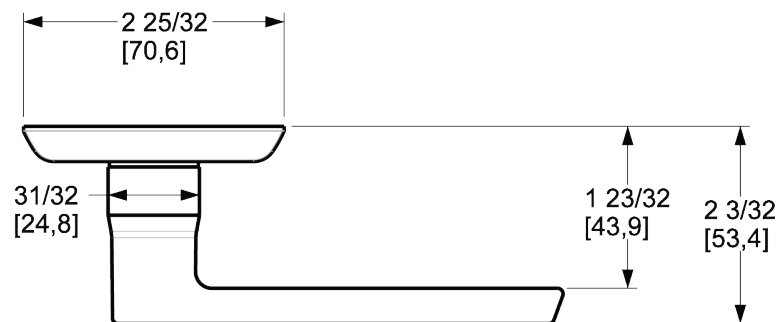

## SPECIFICATIONS

- Material: Solid Forged Brass
- Concealed Fasteners
- 28-degree Solid Brass Latch
- 2.125" Bore x 2.375" Backset with Full Lip Strike
- 1.375"-1.75" thick doors
- PASS, PRIV, FD, HD
- UL Kit Available

## DIMENSIONS