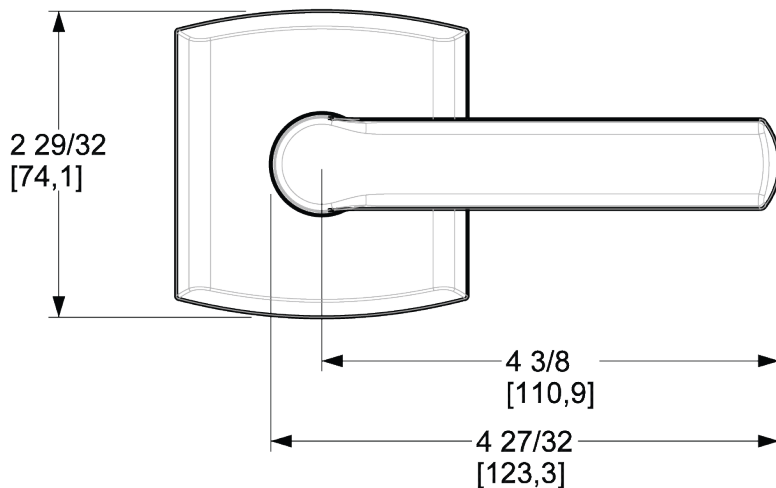

# 5485V SOHO LEVER W/ R026 ROSE

PRE CONFIGURED SET

## SPECIFICATIONS

- Material: Solid Forged Brass
- Concealed Fasteners
- 28-degree Solid Brass Latch
- 2.125" Bore x 2.375" Backset with Full Lip Strike
- 1.375"-1.75" thick doors
- PASS, PRIV, FD, HD
- UL Kit Available

## DIMENSIONS