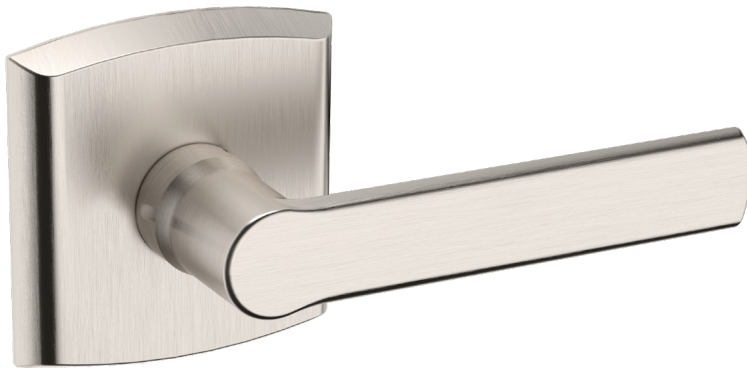

# BALDWIN®

ESTATE™

5485V SOHO LEVER W/ R026 ROSE

# 5485V SOHO LEVER W/ R026 ROSE

PRE CONFIGURED SET

## SPECIFICATIONS

- Material: Solid Forged Brass
- Concealed Fasteners
- 28-degree Solid Brass Latch
- 2.125" Bore x 2.375" Backset with Full Lip Strike
- 1.375"-1.75" thick doors
- PASS, PRIV, FD, HD
- UL Kit Available

## AVAILABLE FINISHES

TIER 1

**102** Oil Rubbed Bronze  
**150** Satin Nickel  
**190** Satin Black  
**260** Polished Chrome

TIER 2

**044** Lifetime (PVD) Satin Brass  
**055** Lifetime (PVD) Polished Nickel  
**056** Lifetime (PVD) Satin Nickel