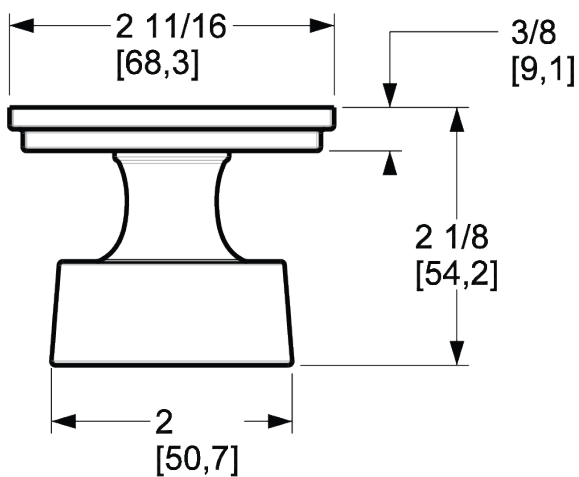

BALDWIN®

ESTATE™

K007 HOLLYWOOD HILLS KNOB W/ R050 ROSE

K007 HOLLYWOOD HILLS KNOB W/ R050 ROSE

PRE CONFIGURED SET

DIMENSIONS

SPECIFICATIONS

- Solid Forged Brass Trim
- Concealed Fasteners
- 28-degree Solid Brass Latch
- 2.125" Bore x 2.375" Backset with Full Lip Strike
- 1.375"-1.75" thick doors
- PASS, PRIV, FD, HD
- UL Kit Available