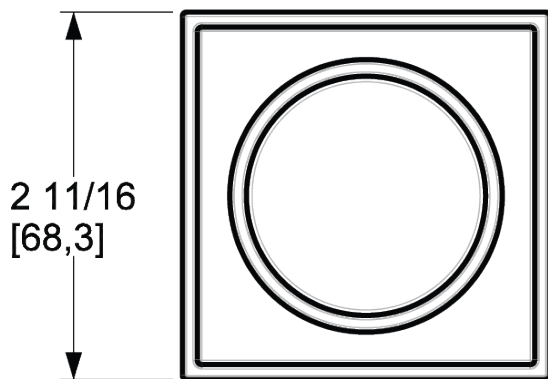

BALDWIN®

ESTATE™

K007 HOLLYWOOD HILLS KNOB W/ R050 ROSE

K007 HOLLYWOOD HILLS KNOB W/ R050 ROSE

PRE CONFIGURED SET

DIMENSIONS

SPECIFICATIONS

- Solid Forged Brass Trim
- Concealed Fasteners
- 28-degree Solid Brass Latch
- 2.125" Bore x 2.375" Backset with Full Lip Strike
- 1.375"-1.75" thick doors
- PASS, PRIV, FD, HD
- UL Kit Available