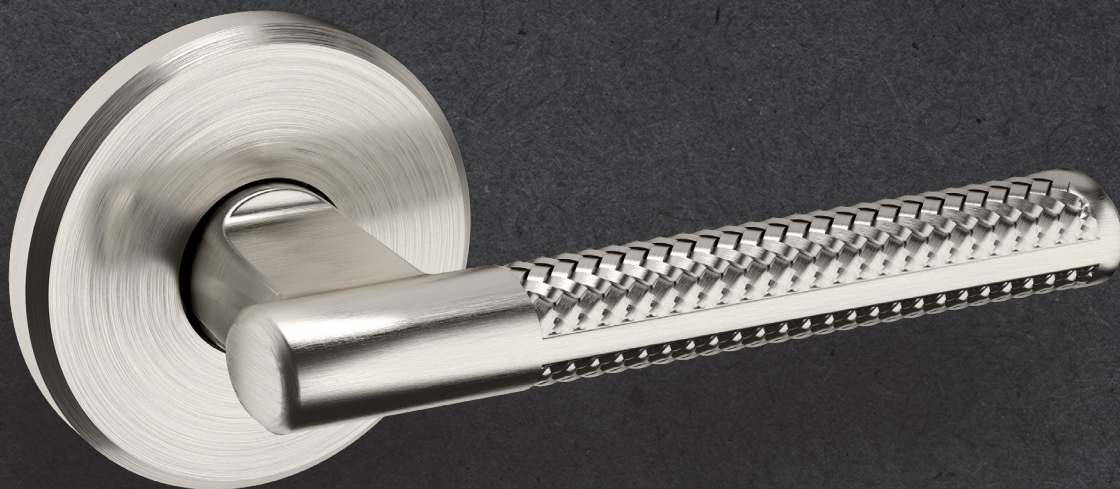

BALDWIN®

ESTATE™

L015 LEVER W/ R016 ROSE

L015 LEVER W/ R016 ROSE

PRE CONFIGURED SET

DIMENSIONS

SPECIFICATIONS

- Solid Forged Brass Trim
- Concealed Fasteners
- 28-degree Solid Brass Latch
- 2.125" Bore x 2.375" Backset with Full Lip Strike
- 1.375"-1.75" thick doors
- PASS, PRIV, FD, HD
- UL Kit Available

AVAILABLE FINISHES

TIER 1

102
Oil Rubbed
Bronze

150
Satin
Nickel

190
Satin
Black

260
Polished
Chrome

TIER 2

044
Lifetime
(PVD)
Satin
Brass

055
Lifetime
(PVD)
Polished
Nickel

056
Lifetime
(PVD)
Satin
Nickel