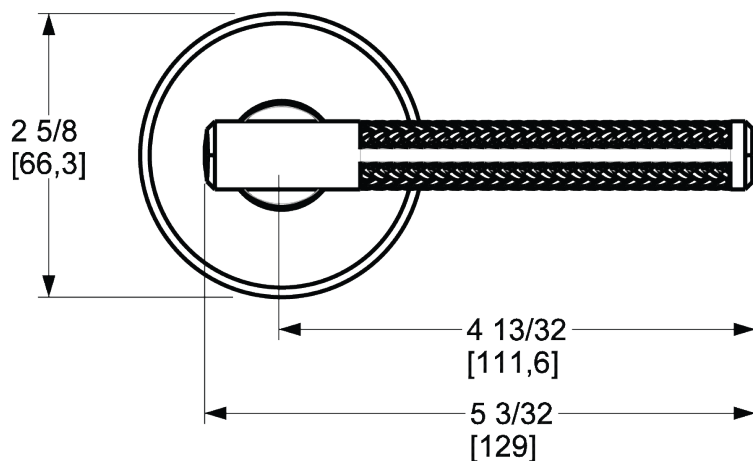

BALDWIN®

ESTATE™

L015 LEVER W/ R016 ROSE

L015 LEVER W/ R016 ROSE

PRE CONFIGURED SET

DIMENSIONS

SPECIFICATIONS

- Solid Forged Brass Trim
- Concealed Fasteners
- 28-degree Solid Brass Latch
- 2.125" Bore x 2.375" Backset with Full Lip Strike
- 1.375"-1.75" thick doors
- PASS, PRIV, FD, HD
- UL Kit Available

AVAILABLE FINISHES

TIER 1

102
Oil Rubbed
Bronze

150
Satin
Nickel

190
Satin
Black

260
Polished
Chrome

TIER 2

044
Lifetime
(PVD)
Satin
Brass

055
Lifetime
(PVD)
Polished
Nickel

056
Lifetime
(PVD)
Satin
Nickel