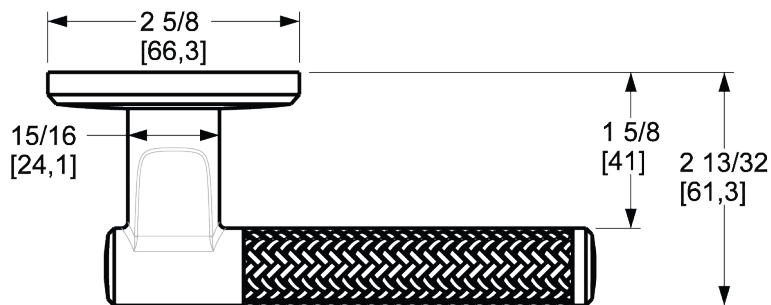

BALDWIN®

ESTATE™

L015 LEVER W/ R016 ROSE

L015 LEVER W/ R016 ROSE

PRE CONFIGURED SET

DIMENSIONS

SPECIFICATIONS

- Solid Forged Brass Trim
- Concealed Fasteners
- 28-degree Solid Brass Latch
- 2.125" Bore x 2.375" Backset with Full Lip Strike
- 1.375"-1.75" thick doors
- PASS, PRIV, FD, HD
- UL Kit Available