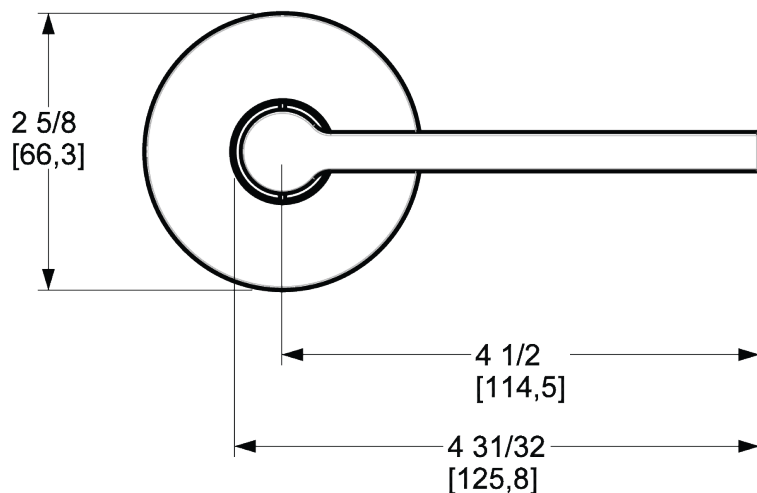

# BALDWIN®

ESTATE™

L020 LEVER W/ 5046 ROSE

# L020 LEVER W/ 5046 ROSE

PRE CONFIGURED SET

## DIMENSIONS

## SPECIFICATIONS

- Solid Forged Brass Trim
- Concealed Fasteners
- 28-degree Solid Brass Latch
- 2.125" Bore x 2.375" Backset with Full Lip Strike
- 1.375"-1.75" thick doors
- PASS, PRIV, FD, HD
- UL Kit Available