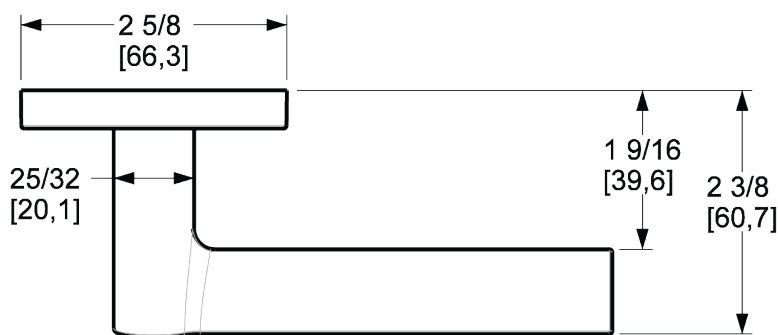

# BALDWIN®

ESTATE™

L020 LEVER W/ 5046 ROSE

# L020 LEVER W/ 5046 ROSE

PRE CONFIGURED SET

## DIMENSIONS

## SPECIFICATIONS

- Solid Forged Brass Trim
- Concealed Fasteners
- 28-degree Solid Brass Latch
- 2.125" Bore x 2.375" Backset with Full Lip Strike
- 1.375"-1.75" thick doors
- PASS, PRIV, FD, HD
- UL Kit Available