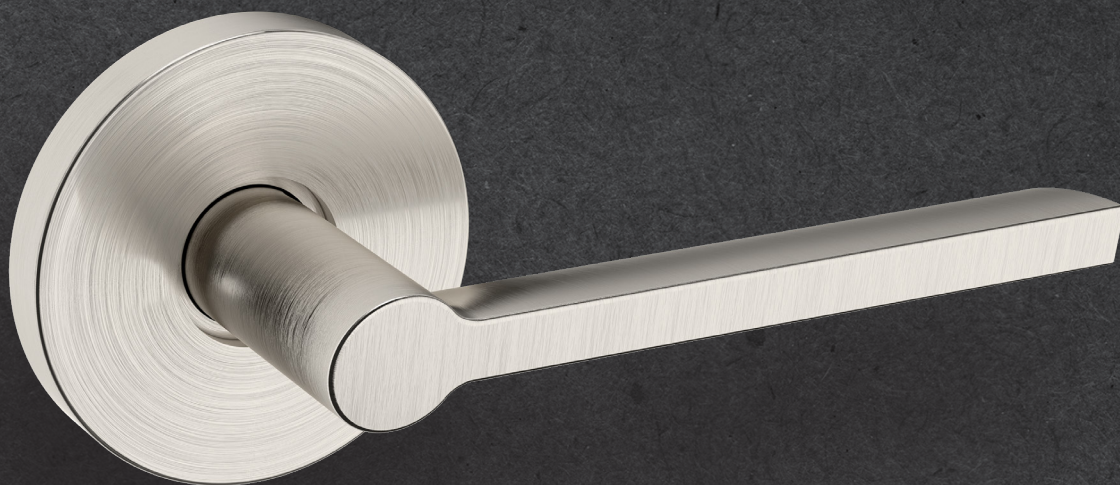

# BALDWIN®

ESTATE™

L020 LEVER W/ 5046 ROSE

# L020 LEVER W/ 5046 ROSE

PRE CONFIGURED SET

## DIMENSIONS

## SPECIFICATIONS

- Solid Forged Brass Trim
- Concealed Fasteners
- 28-degree Solid Brass Latch
- 2.125" Bore x 2.375" Backset with Full Lip Strike
- 1.375"-1.75" thick doors
- PASS, PRIV, FD, HD
- UL Kit Available