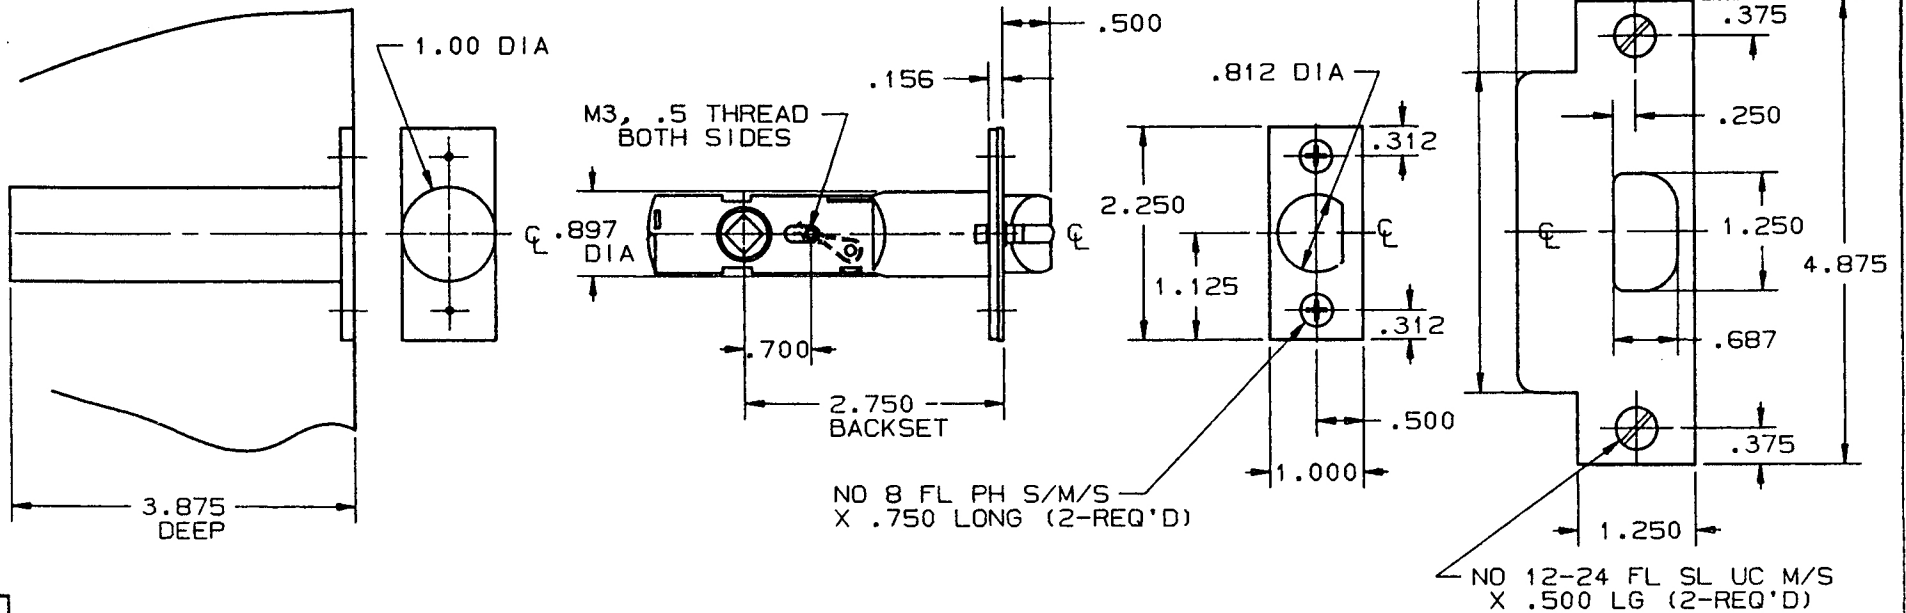

LOCK DETAIL

DOOR DETAIL

NOTE:
1. SEE SPECIFIC TRIM TEMPLATE FOR
ADDITIONAL DOOR CUTOUT DETAILS.

DO NOT SCALE DRAWING

B. BALDWIN	
5520-PASA, 5523-PASA	
TEMPLATE NO. VARIATIONS	TEMPLATE NO.
	F611

©1991 by Baldwin Hardware Corporation

EFFECTIVE 1-2-91 (2.A)