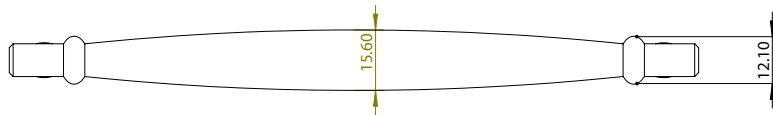

140 grams

PART NO. 4164-1MDB-P	MATERIAL ZINC	DATE 2-2024	
COLLECTION DIERDRA	DESCRIPTION DIERDRA 160MM CC MODERN BRUSHED GOLD PULL	<small>PROPRIETARY AND CONFIDENTIAL</small> THE INFORMATION CONTAINED IN THIS DRAWING IS THE SOLE PROPERTY OF BERENSON CORP. ANY REPRODUCTION IN PART OR AS A WHOLE WITHOUT THE WRITTEN PERMISSION OF BERENSON CORP IS PROHIBITED.	
UNIT OF MEASURE MILLIMETERS			