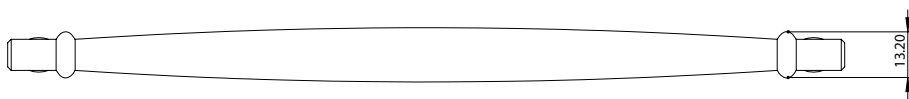

199 grams

PART NO. <b>4165-1MDB-P</b>	MATERIAL <b>ZINC</b>	DATE <b>2-2024</b>	
COLLECTION <b>DIERDRA</b>	DESCRIPTION <b>DIERDRA 224MM CC MODERN BRUSHED GOLD PULL</b>		
UNIT OF MEASURE <b>MILLIMETERS</b>	PROPRIETARY AND CONFIDENTIAL <b>THE INFORMATION CONTAINED IN THIS DRAWING IS THE SOLE PROPERTY OF BERENSON CORP. ANY REPRODUCTION IN PART OR AS A WHOLE WITHOUT THE WRITTEN PERMISSION OF BERENSON CORP IS PROHIBITED.</b>		