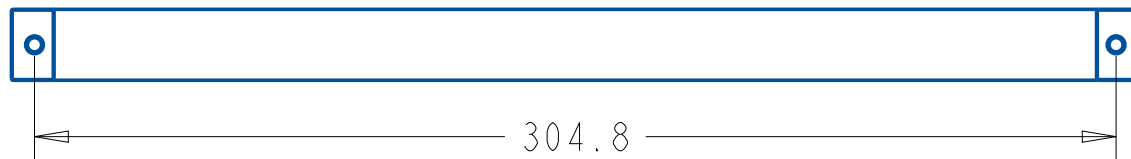

A - A

404gr am

PART NO. <b>8125-1098-P</b>	MATERIAL <b>ZINC</b>	DATE <b>2-2024</b>	
COLLECTION <b>ROQUE</b>	DESCRIPTION <b>ROQUE BLACK NICKEL 12IN CC          APPLIANCE PULL</b>	<small>PROPRIETARY AND CONFIDENTIAL</small> <b>THE INFORMATION CONTAINED IN THIS          DRAWING IS THE SOLE PROPERTY OF          BERENSON CORP. ANY REPRODUCTION          IN PART OR AS A WHOLE WITHOUT THE          WRITTEN PERMISSION OF BERENSON          CORP IS PROHIBITED.</b>	
UNIT OF MEASURE <b>MILLIMETERS</b>			