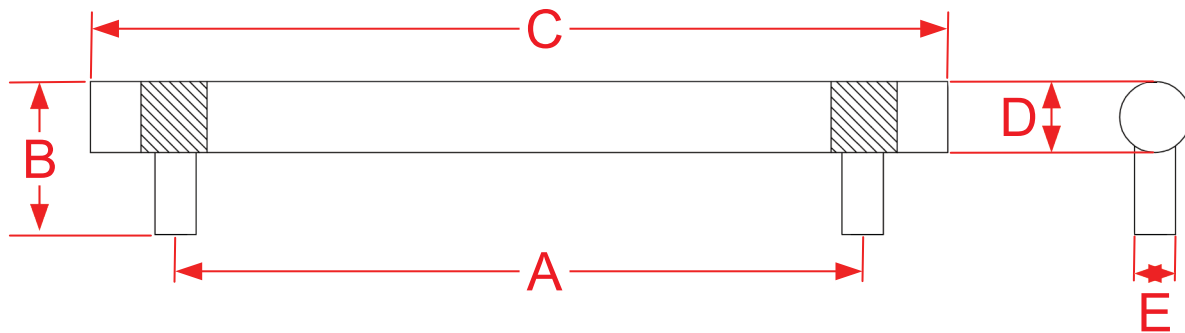

566 Series Cabinet Door & Appliance Pulls

Finishes for Life
FINISH-FREE GUARANTEE

	A	B	C	D	E
Part #	Center to Center	Projection	Overall	Diameter	Base
566	10.0000"	2.2500"	14.0000"	1.0000"	0.6250"
Custom Sizing Available					