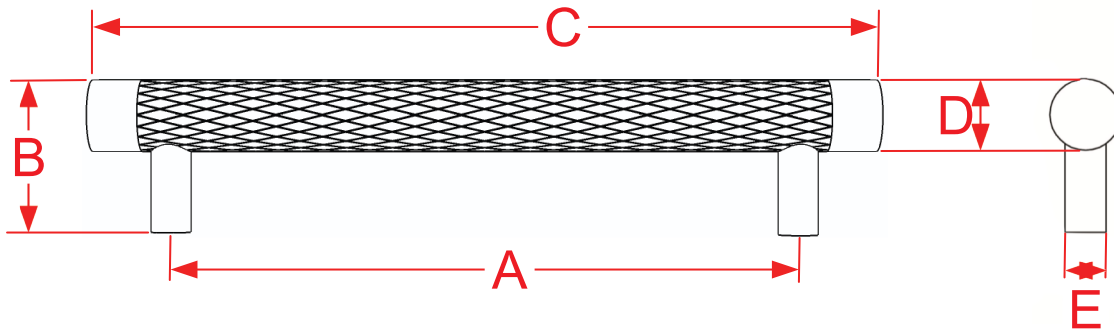

# 569 Series Cabinet Door & Appliance Pulls

Finishes for Life  
TARNISH-FREE GUARANTEED

	A	B	C	D	E
Part #	Center to Center	Projection	Overall	Diameter	Base
569	10.0000"	2.2500"	14.0000"	1.0000"	0.6250"
Custom Sizing Available					