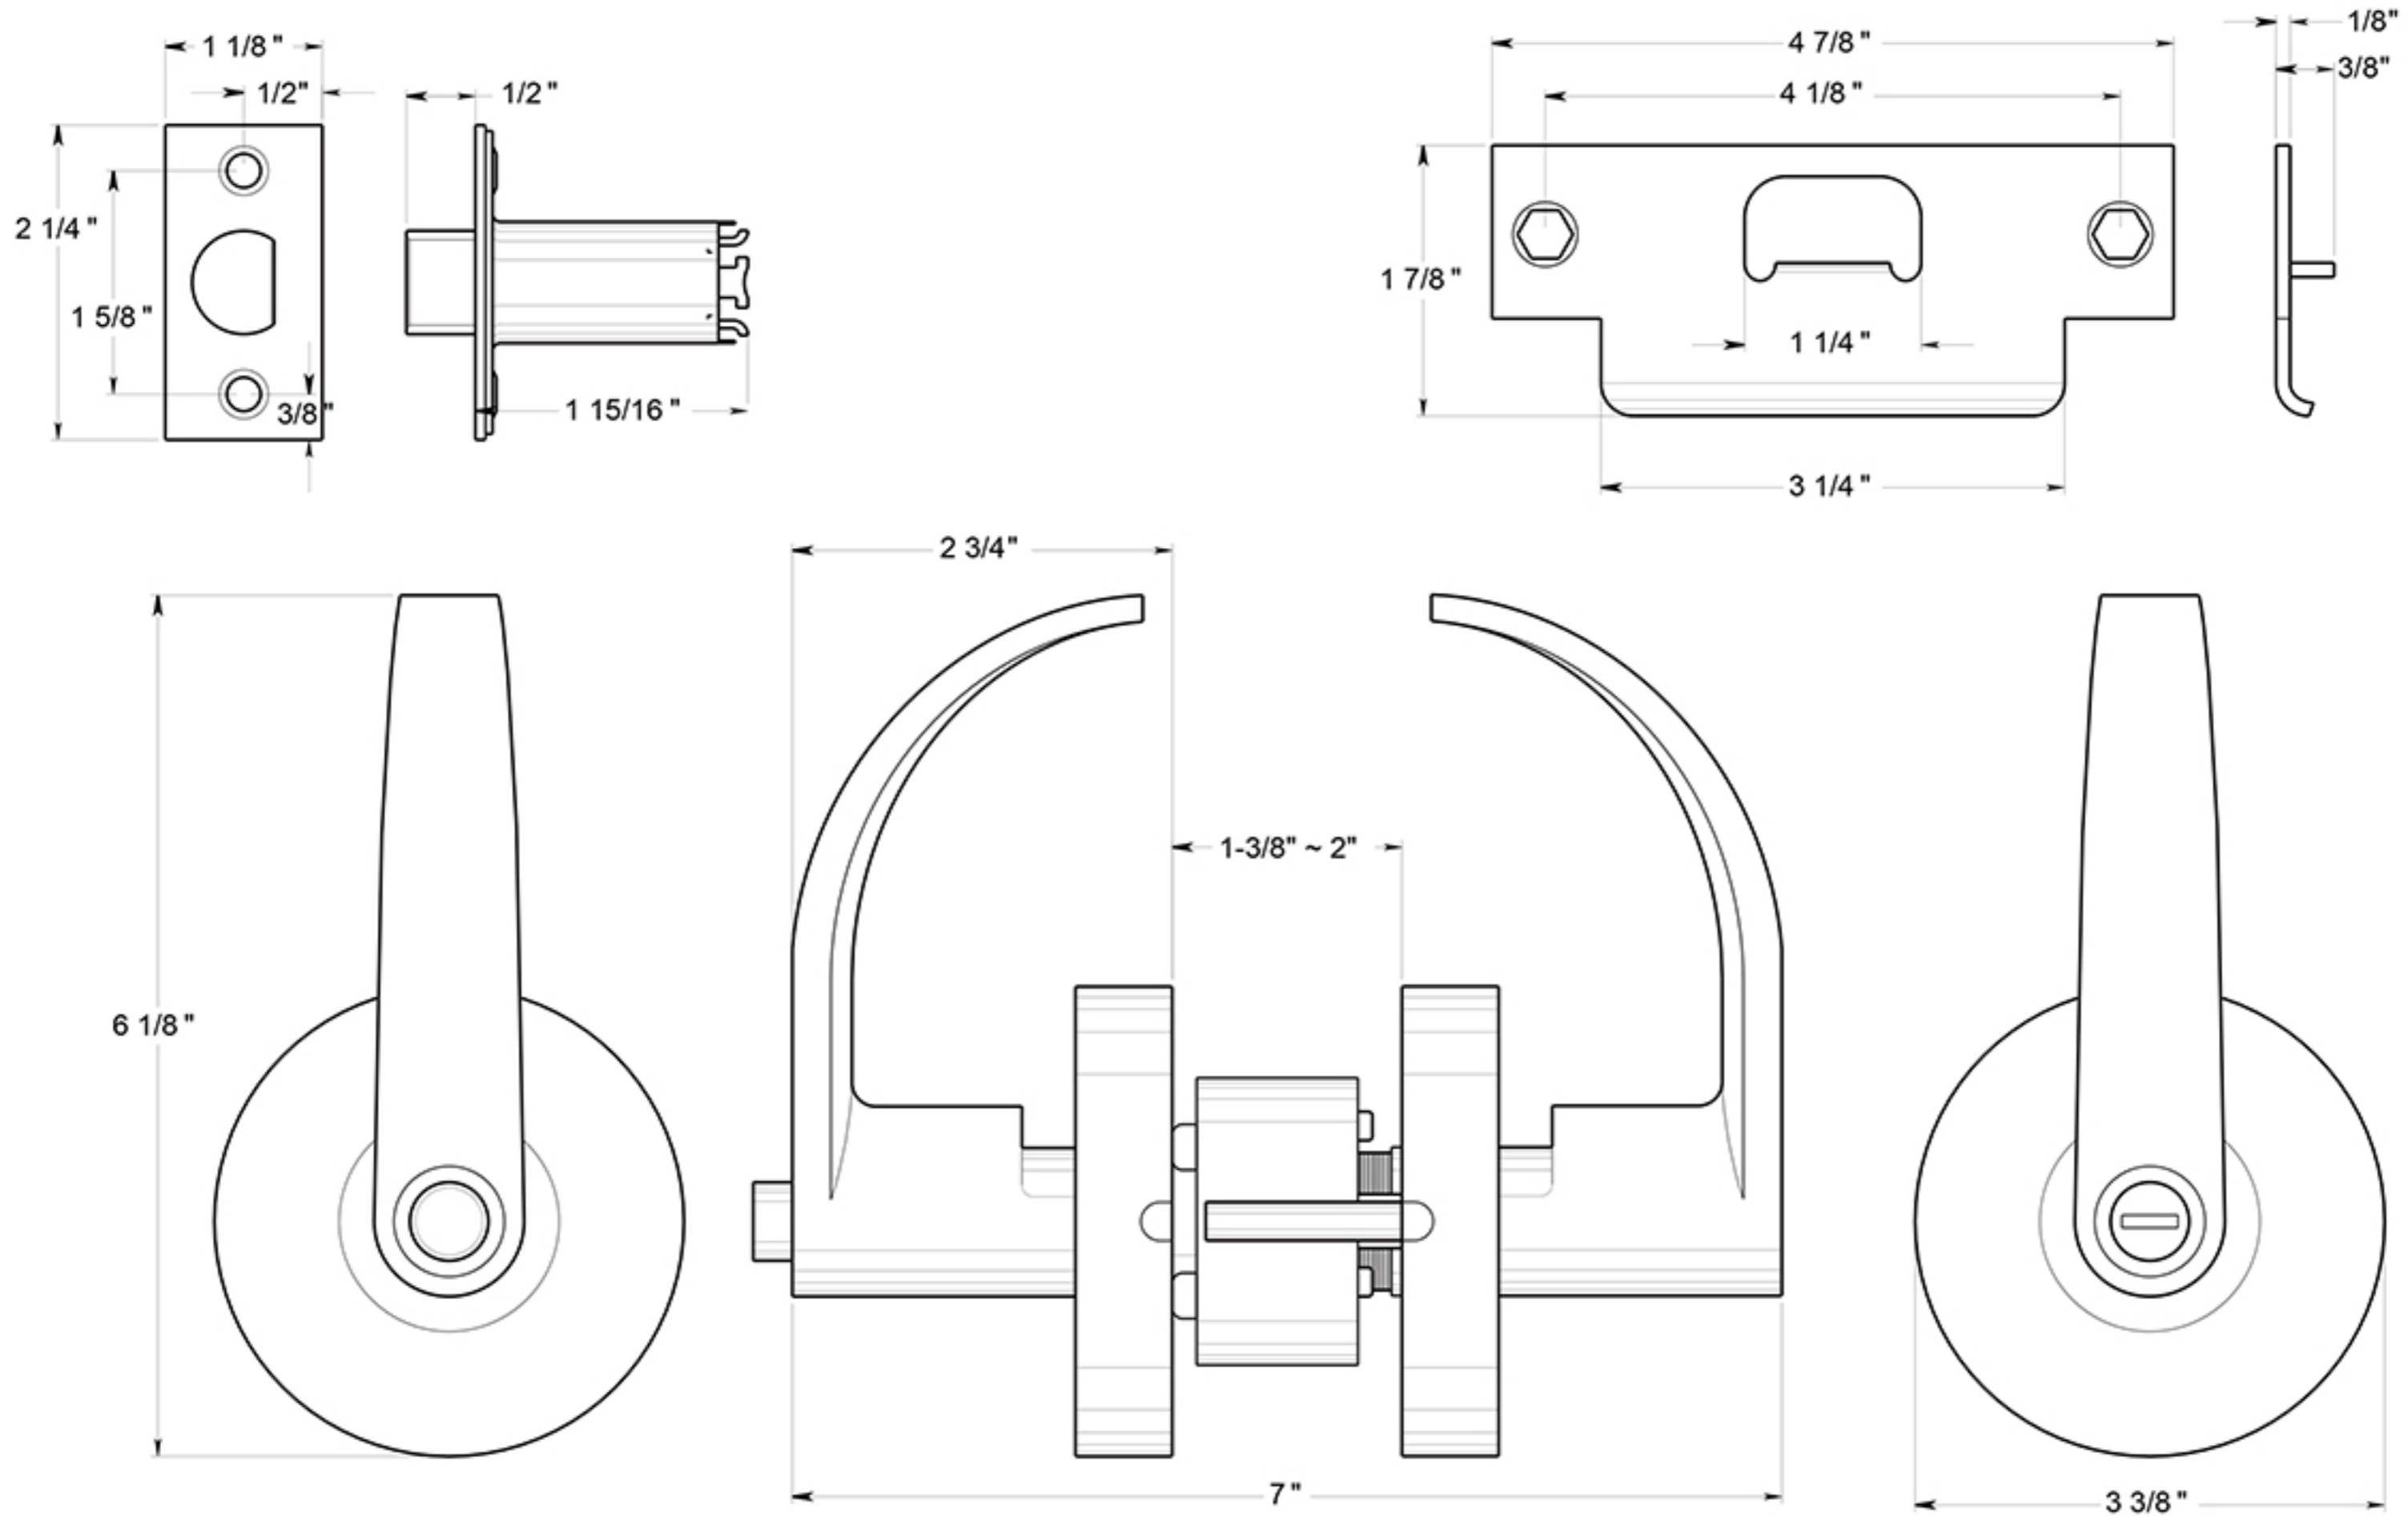

# CL602EVC

LEVERSET / CURVED / PRIVACY / COMMERCIAL GRADE 2 / STEEL & ZINC

DRAWING NOT TO SCALE

NOTE: Deltana reserves the right to constantly improve its products and is not responsible for differences between the product in-hand and the specifications contained in this drawing. We do not recommend to pre-drill holes or pre-cut woods or metals based on the drawing information if the veracity of the specifications has not been proven by the live product.