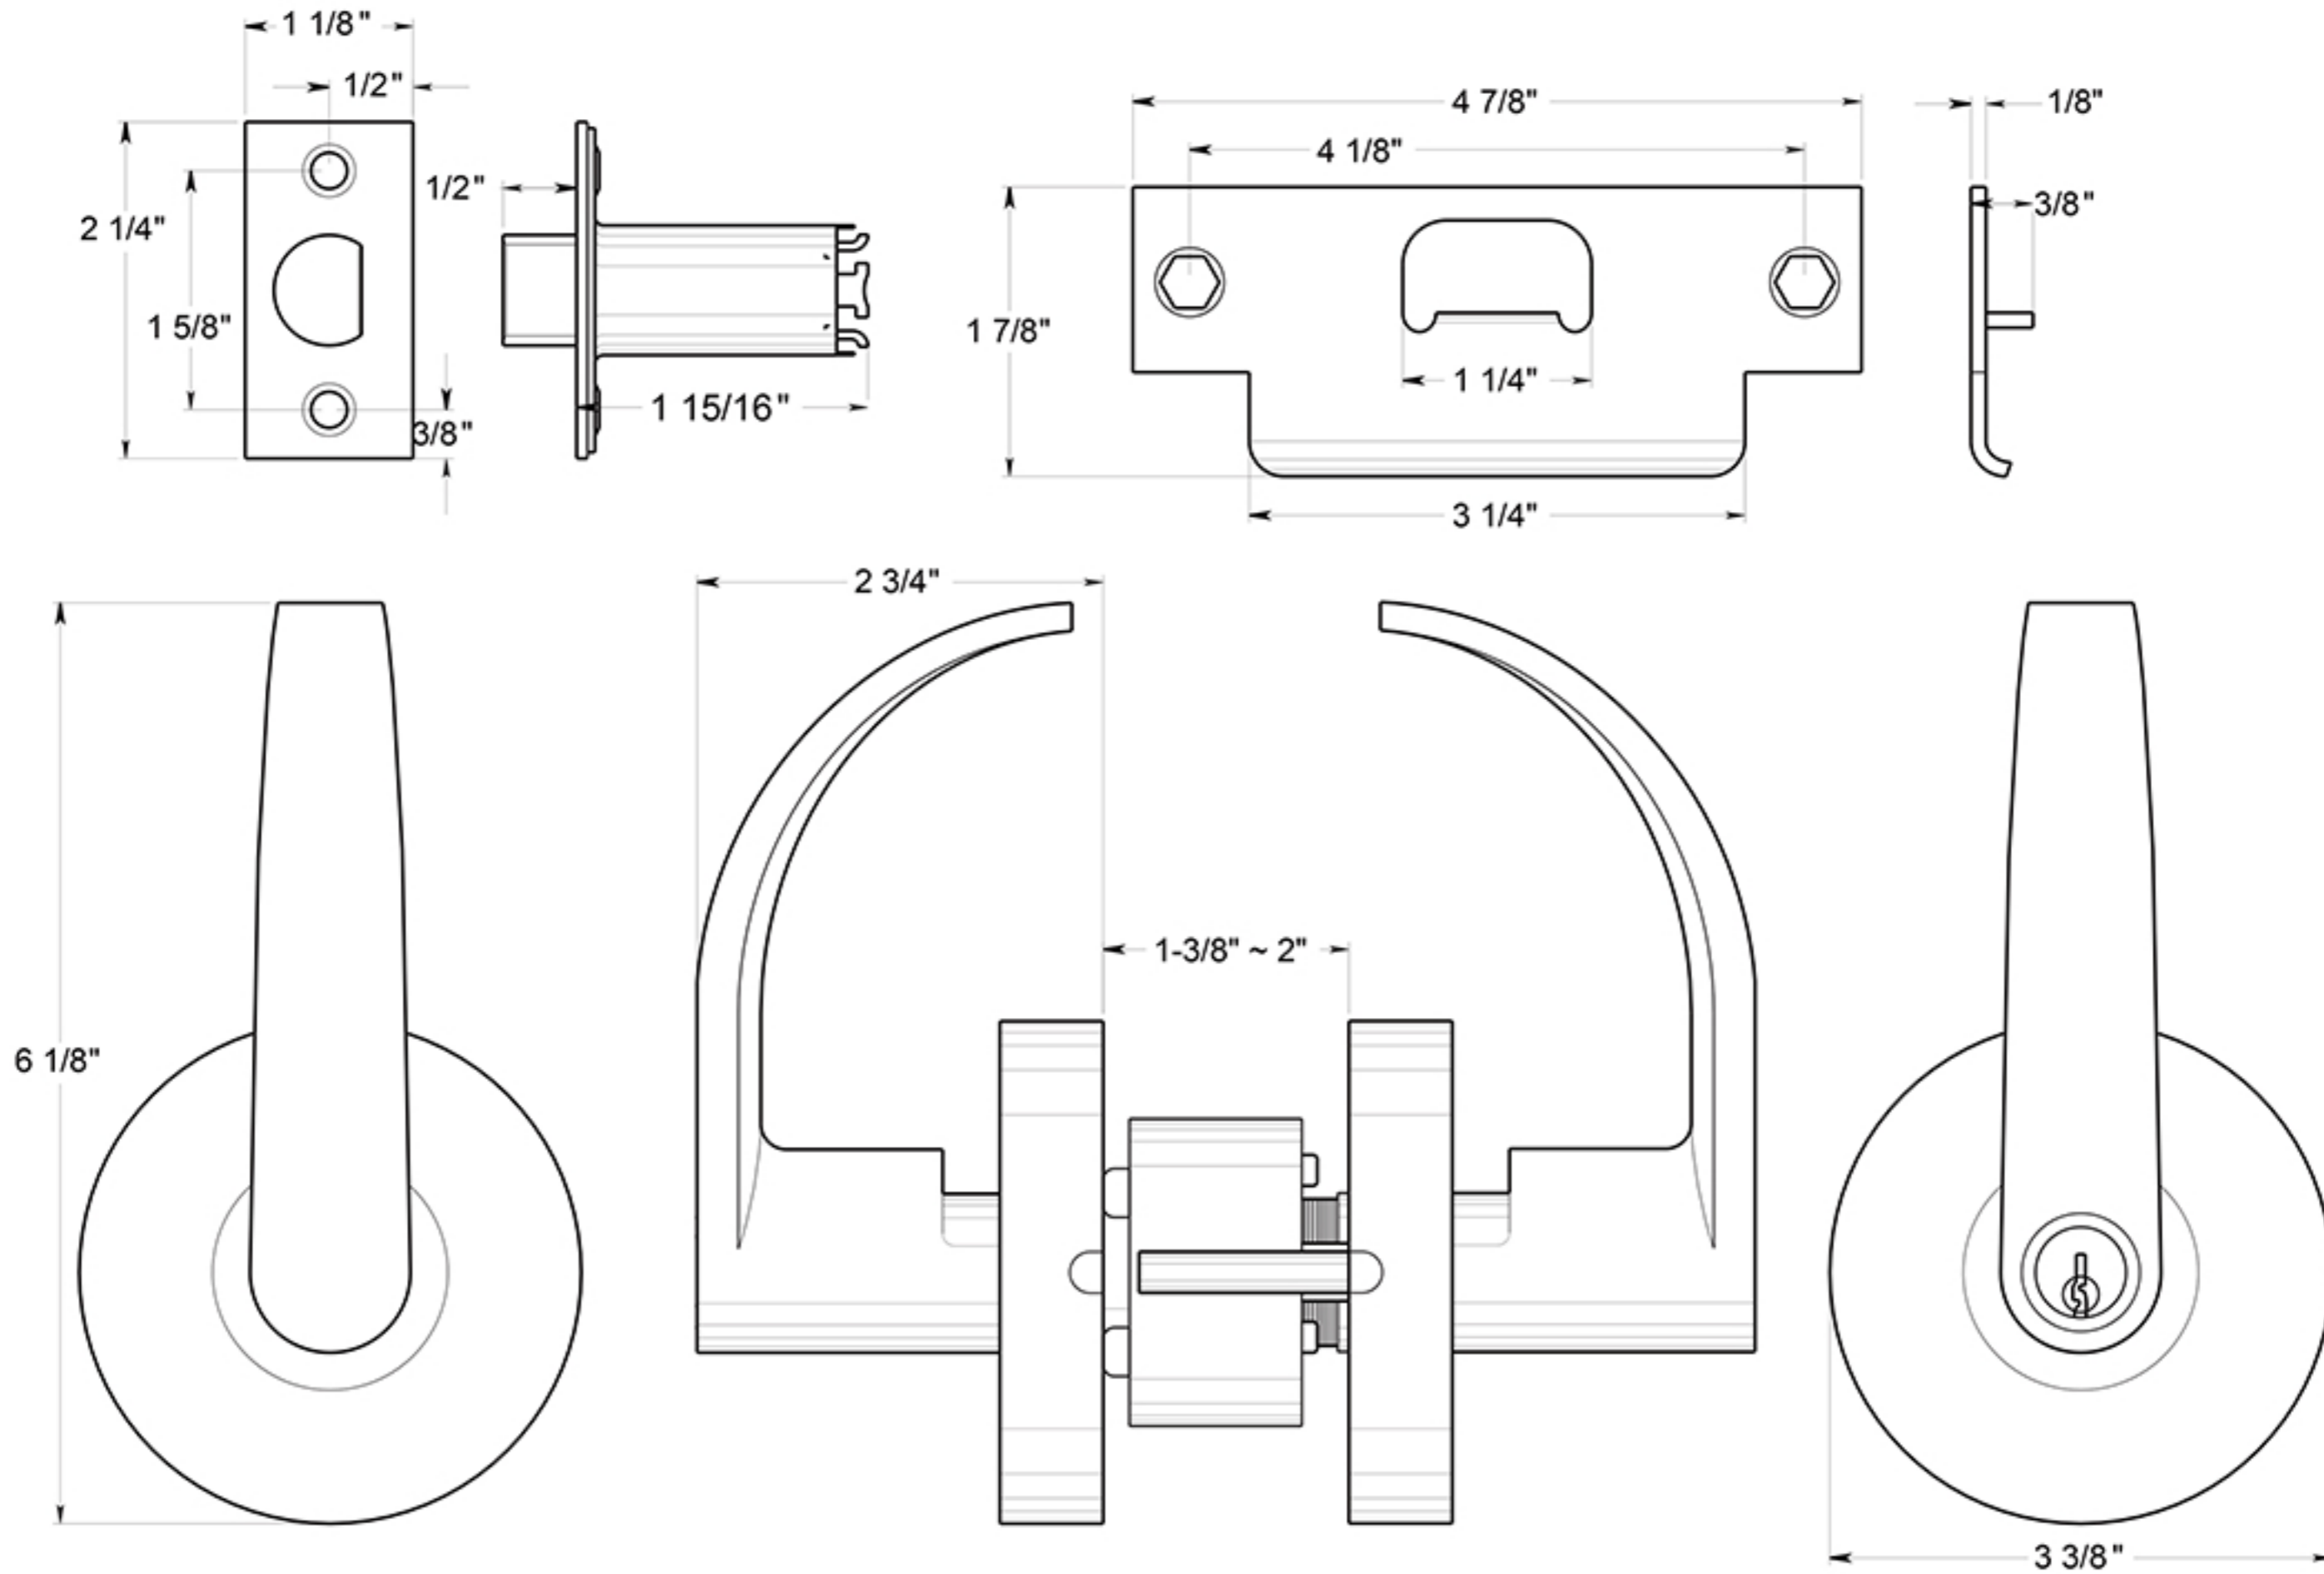

# CL604EVC

LEVERSET / CURVED / STORE ROOM / COMMERCIAL GRADE 2 / STEEL & ZINC

DRAWING NOT TO SCALE

NOTE: Deltana reserves the right to constantly improve its products and is not responsible for differences between the product in-hand and the specifications contained in this drawing. We do not recommend to pre-drill holes or pre-cut woods or metals based on the drawing information if the veracity of the specifications has not been proven by the live product.