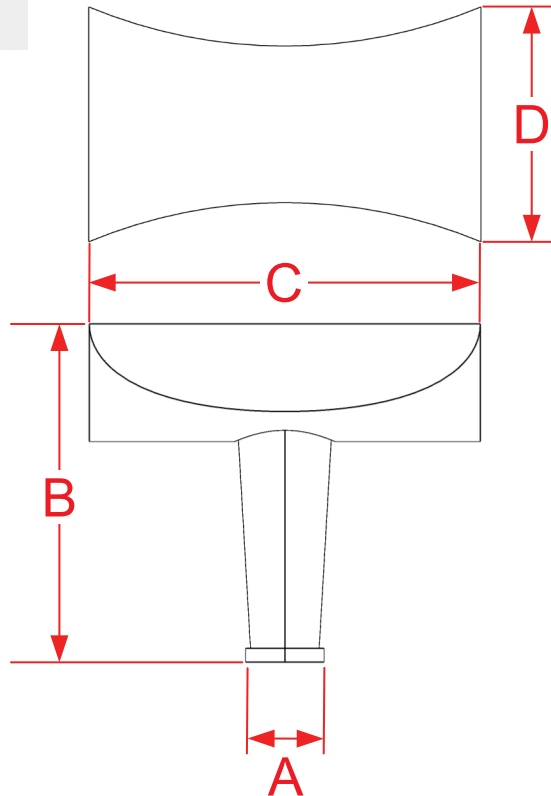

# 1139 Series T Cabinet Knob

Finishes for Life  
TARNISH-FREE GUARANTEED

	A	B	C	D
Part #	Post	Projection	Overall	Width
1139	0.3000"	1.1250"	1.2500"	0.7500"
Custom Sizing Available				

Manufacturing Fine Architectural Hardware  
in the USA Since 1927