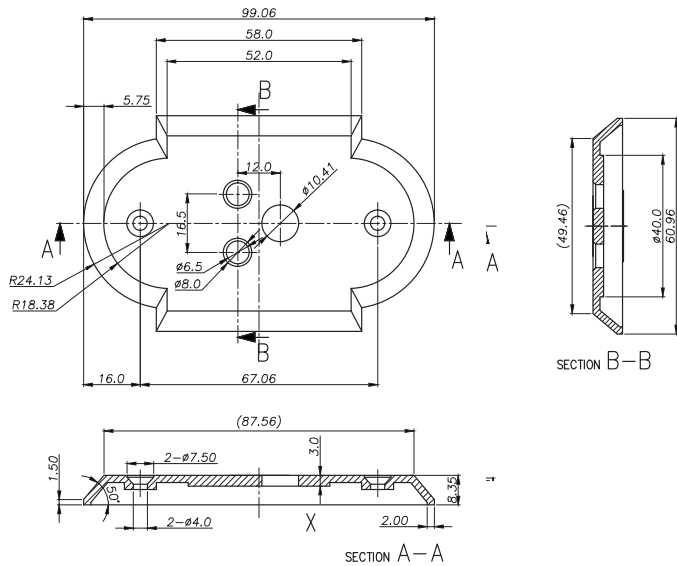

### Cottage Deadbolt

- > Collection: Nostalgic
- > Design code: COT
- > Material: Solid Forged Brass
- > Functions: Single Cylinder, Double Cylinder