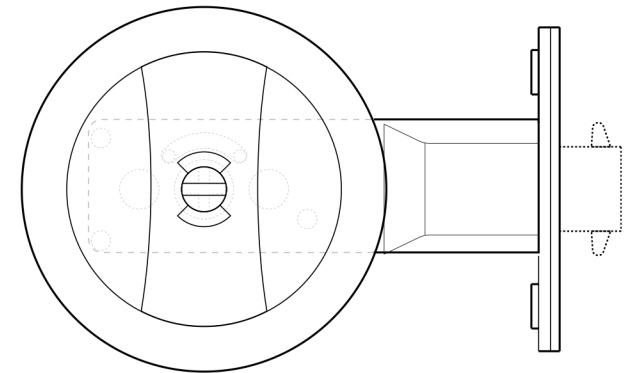

SDRL218

SLIDING DOOR ROUND PRIVACY LOCK / SOLID BRASS

RIGHT SIDE

FRONT SIDE

LEFT SIDE

DRAWING NOT TO SCALE

NOTE: Deltana reserves the right to constantly improve its products and is not responsible for differences between the product in-hand and the specifications contained in this drawing. We do not recommend to pre-drill holes or pre-cut woods or metals based on the drawing information if the veracity of the specifications has not been proven by the live product.