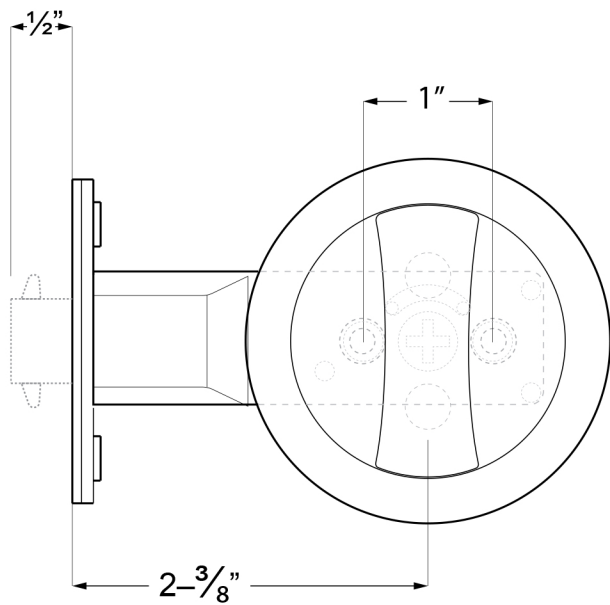

SDRL218

SLIDING DOOR ROUND PRIVACY LOCK / SOLID BRASS

RIGHT SIDE

FRONT SIDE

LEFT SIDE

DRAWING NOT TO SCALE

NOTE: Deltana reserves the right to constantly improve its products and is not responsible for differences between the product in-hand and the specifications contained in this drawing. We do not recommend to pre-drill holes or pre-cut woods or metals based on the drawing information if the veracity of the specifications has not been proven by the live product.