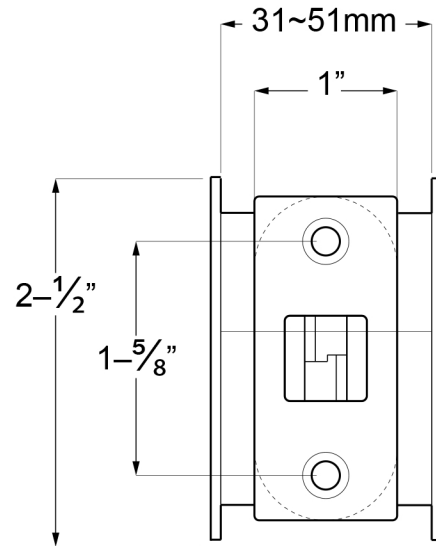

SDRL218

SLIDING DOOR ROUND PRIVACY LOCK / SOLID BRASS

RIGHT SIDE

FRONT SIDE

LEFT SIDE

DRAWING NOT TO SCALE

NOTE: Deltana reserves the right to constantly improve its products and is not responsible for differences between the product in-hand and the specifications contained in this drawing. We do not recommend to pre-drill holes or pre-cut woods or metals based on the drawing information if the veracity of the specifications has not been proven by the live product.