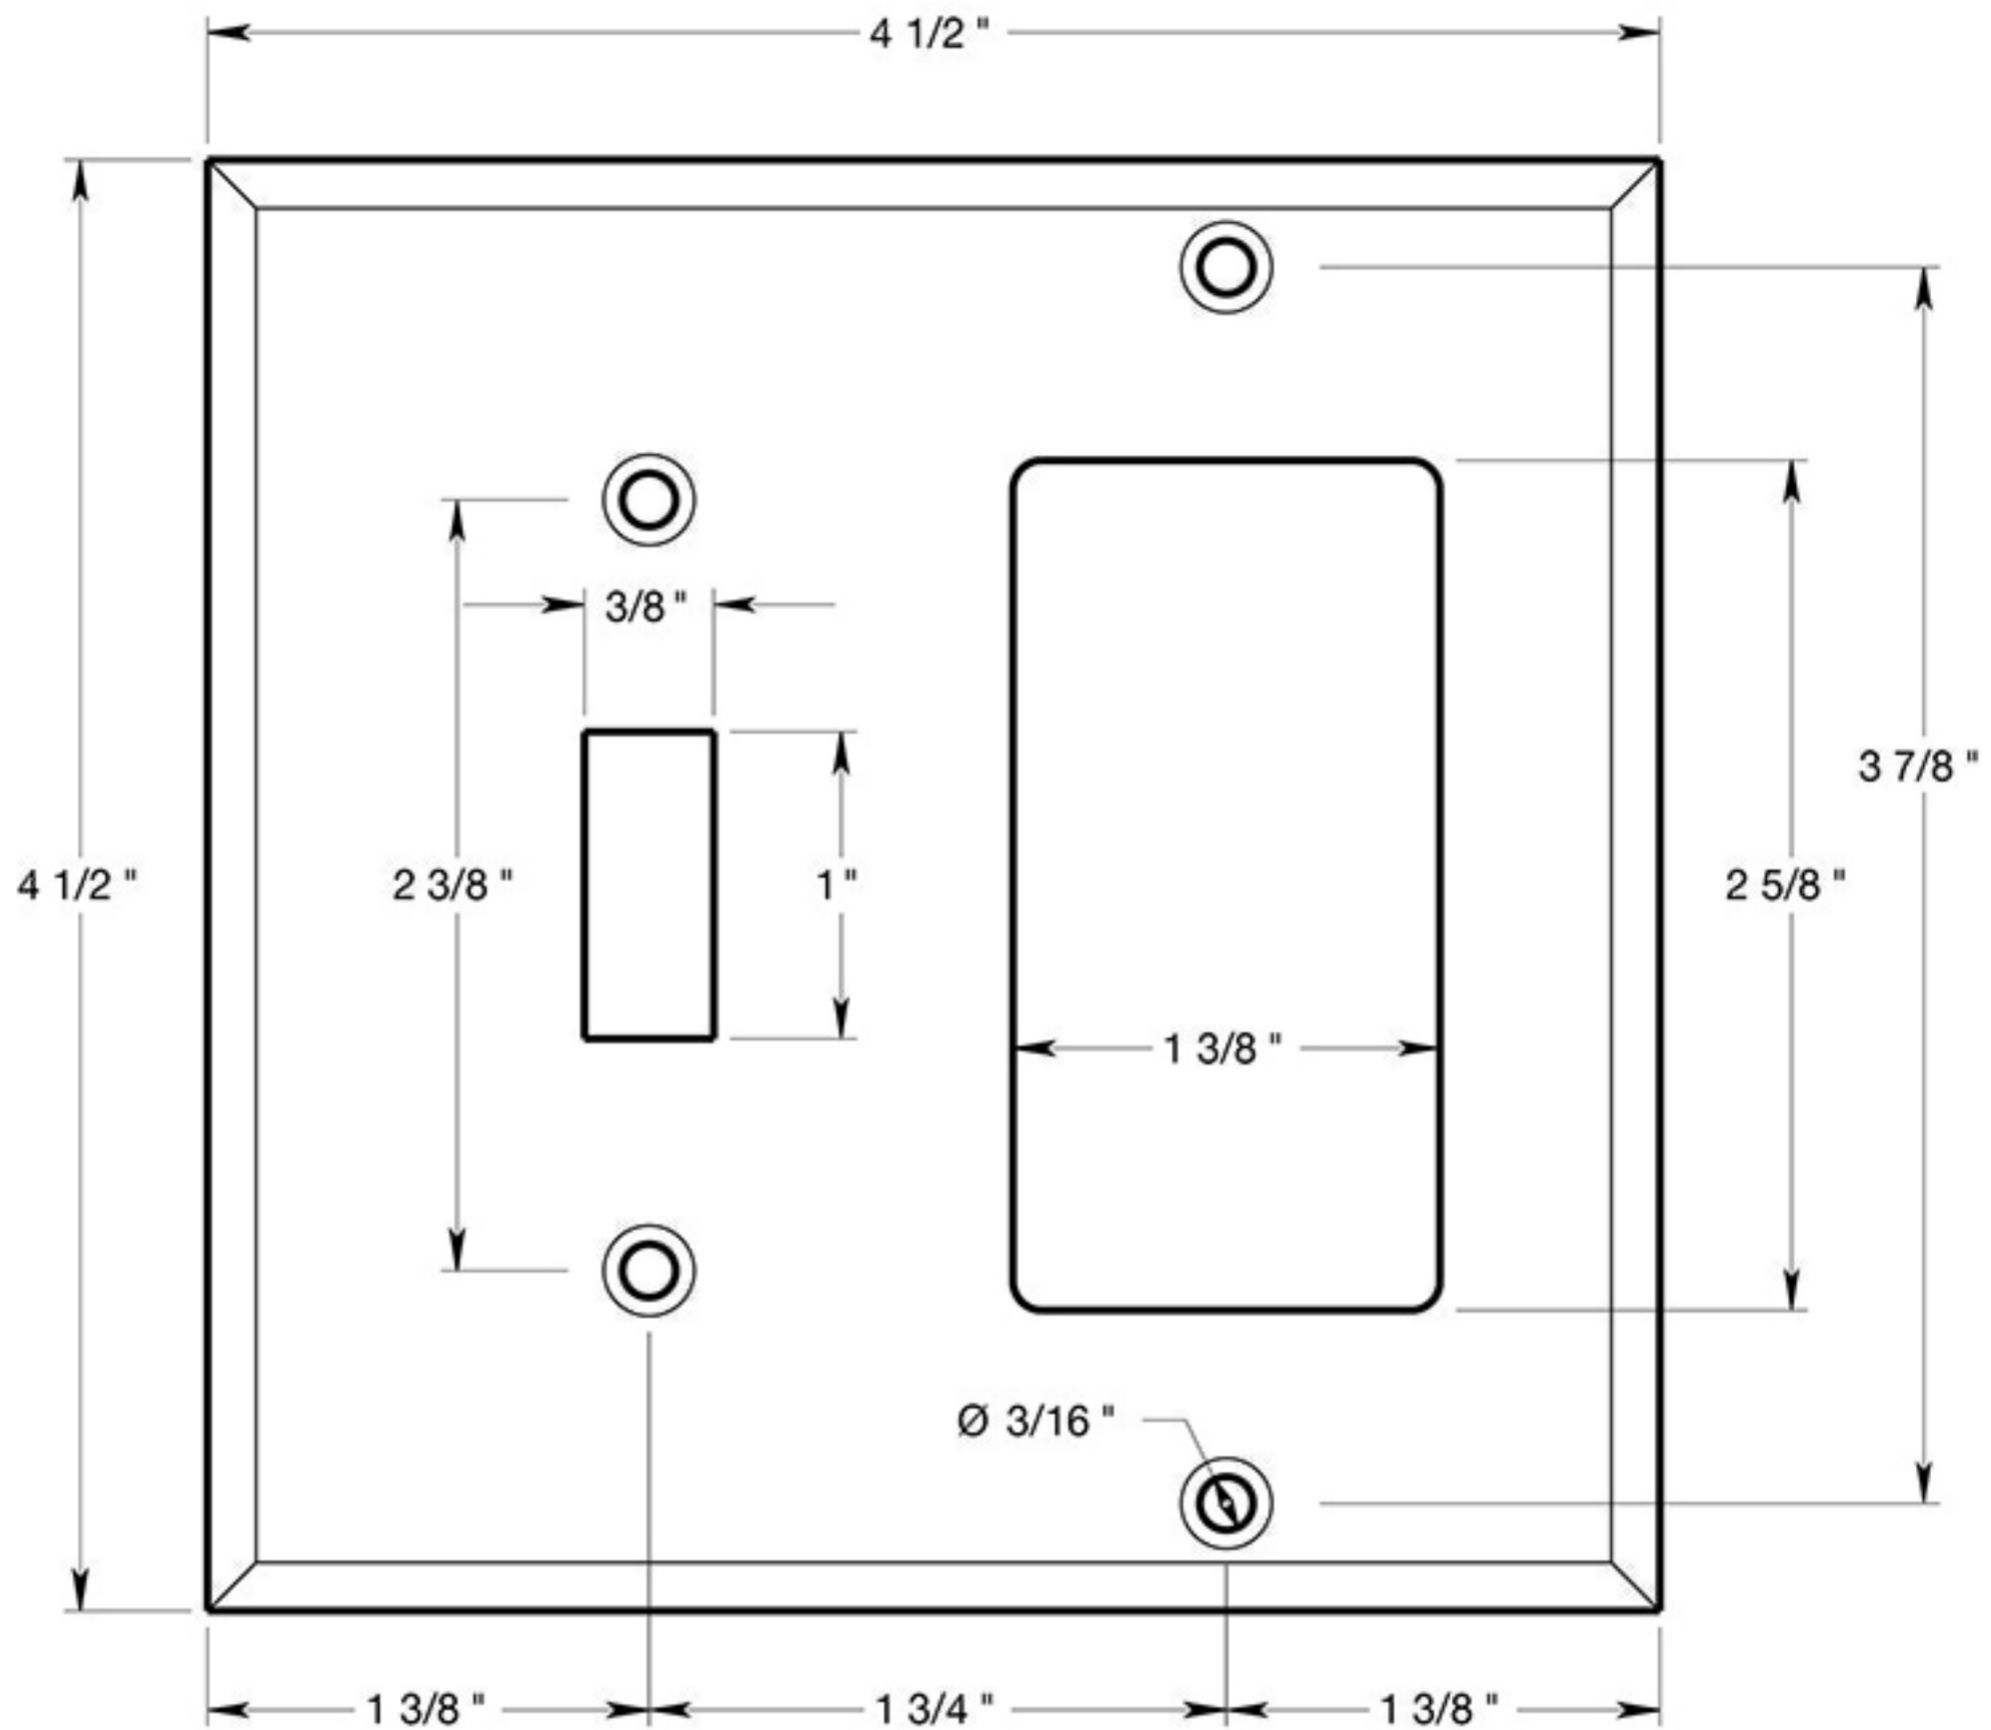

# SWP4743

SWITCH PLATE / SINGLE SWITCH & SINGLE ROCKER / SOLID BRASS

DRAWING NOT TO SCALE

NOTE: Deltana reserves the right to constantly improve its products and is not responsible for differences between the product in-hand and the specifications contained in this drawing. We do not recommend to pre-drill holes or pre-cut woods or metals based on the drawing information if the veracity of the specifications has not been proven by the live product.